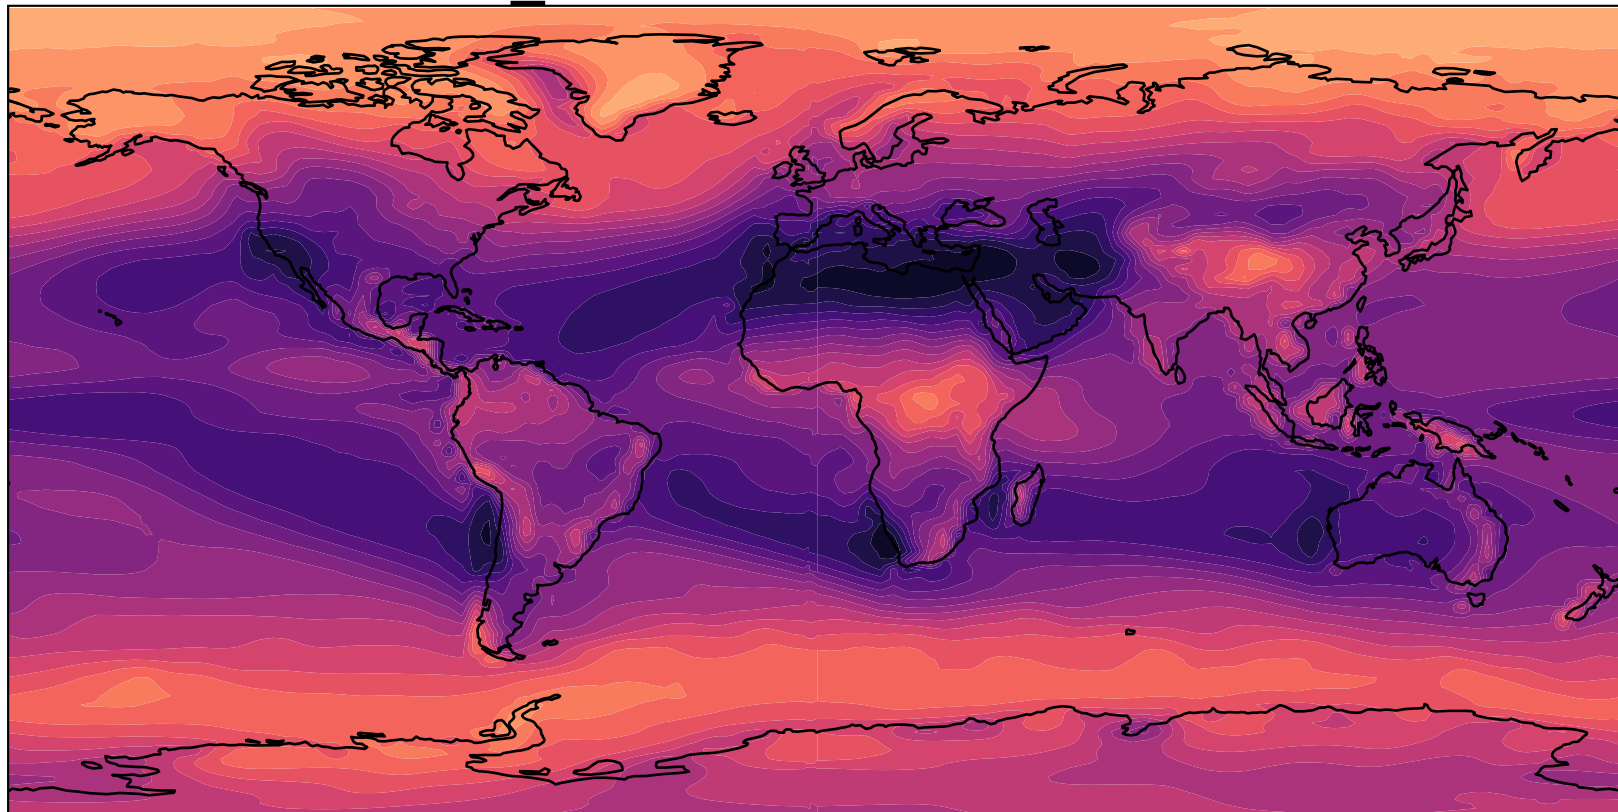

DIBBA\_KM312L70 (1979-2013)

CERES

Total Cloud Cover