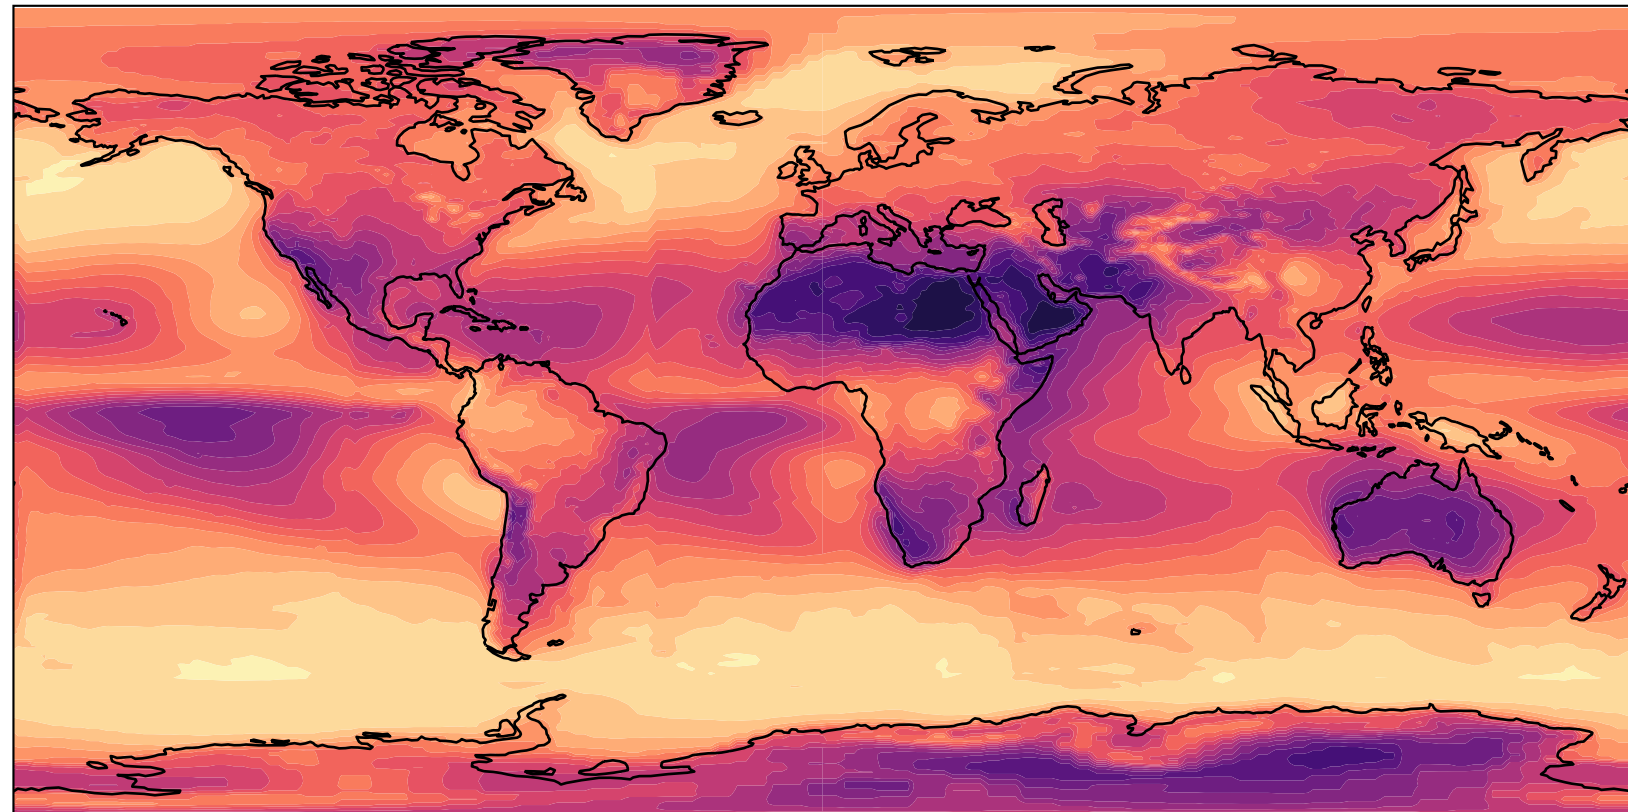

DIBBA\_KM312L70 (1979-2013)

CERES

Total Cloud Cover