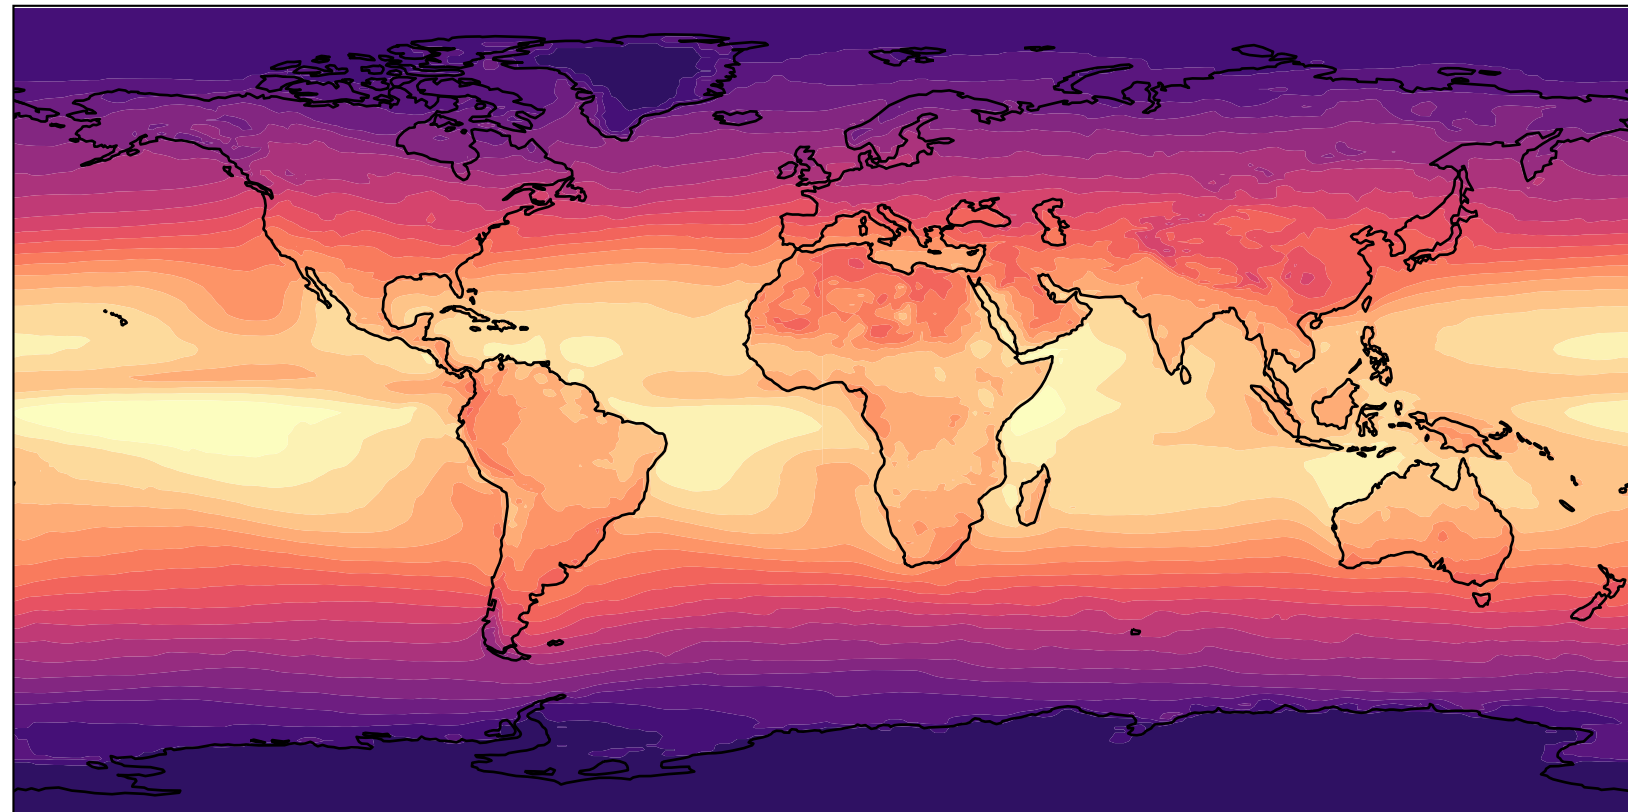

DIBBA KM312L70 (1979-2013)

CERES

TOA Net Shortwave