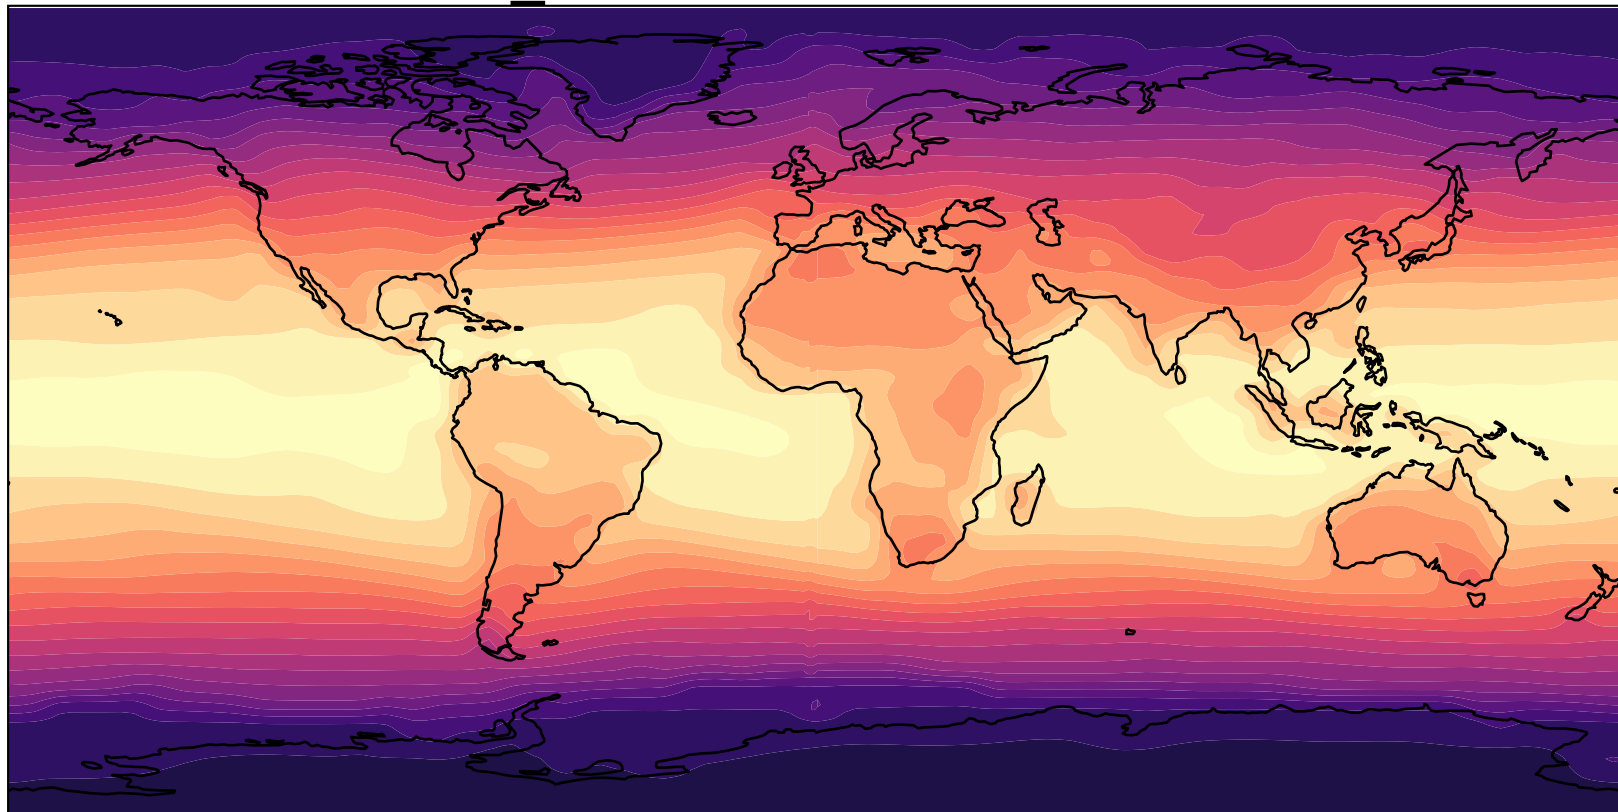

DIBBA KM312L70 (1979-2013)

CERES

TOA Net Shortwave