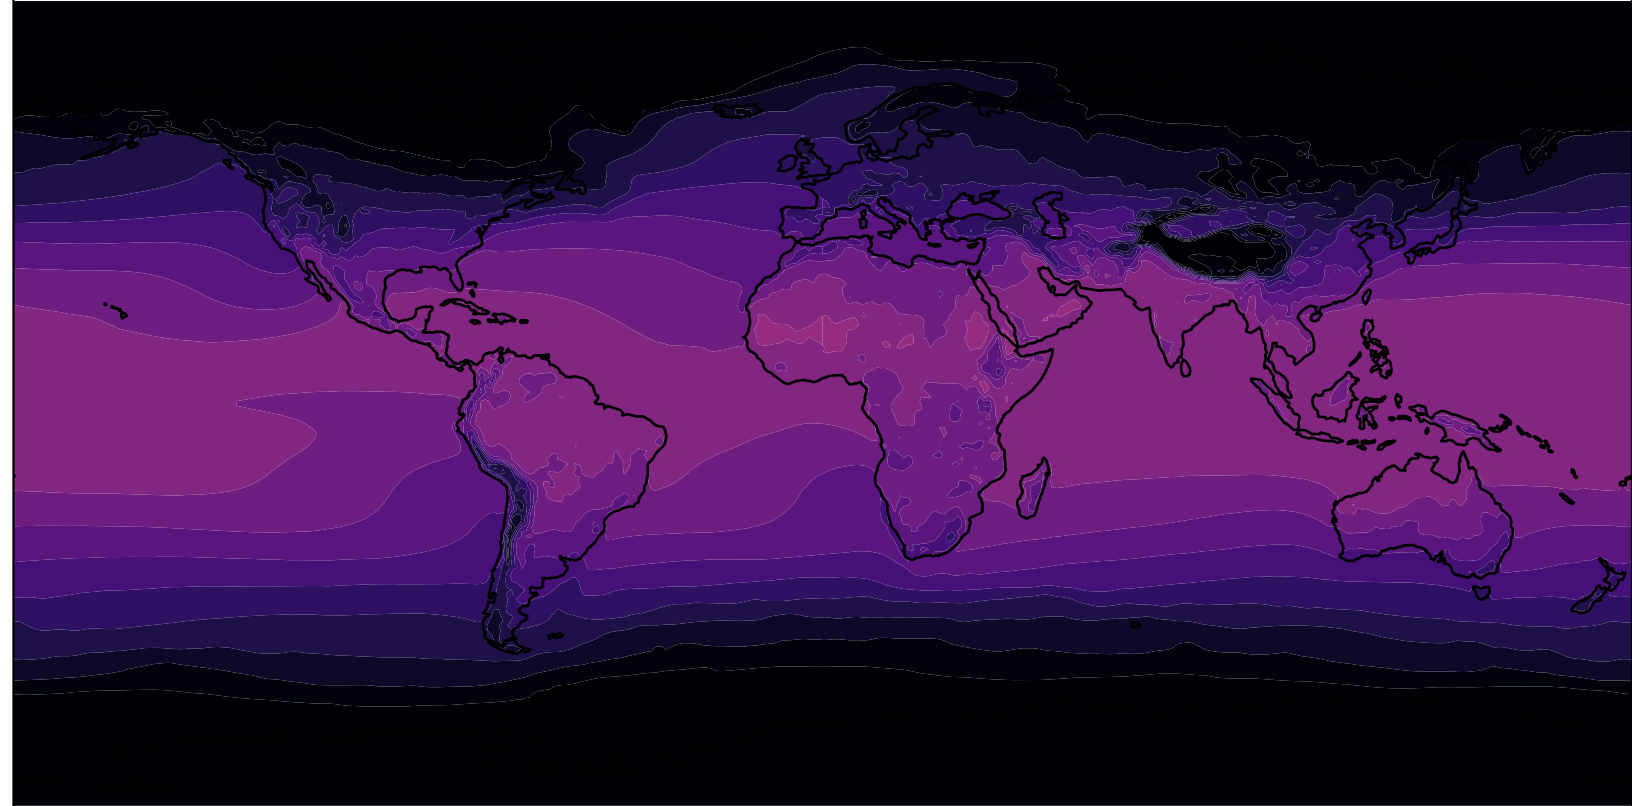

DIBBA KM312L70 (1979-2013)

ERA5

Surface Temperature