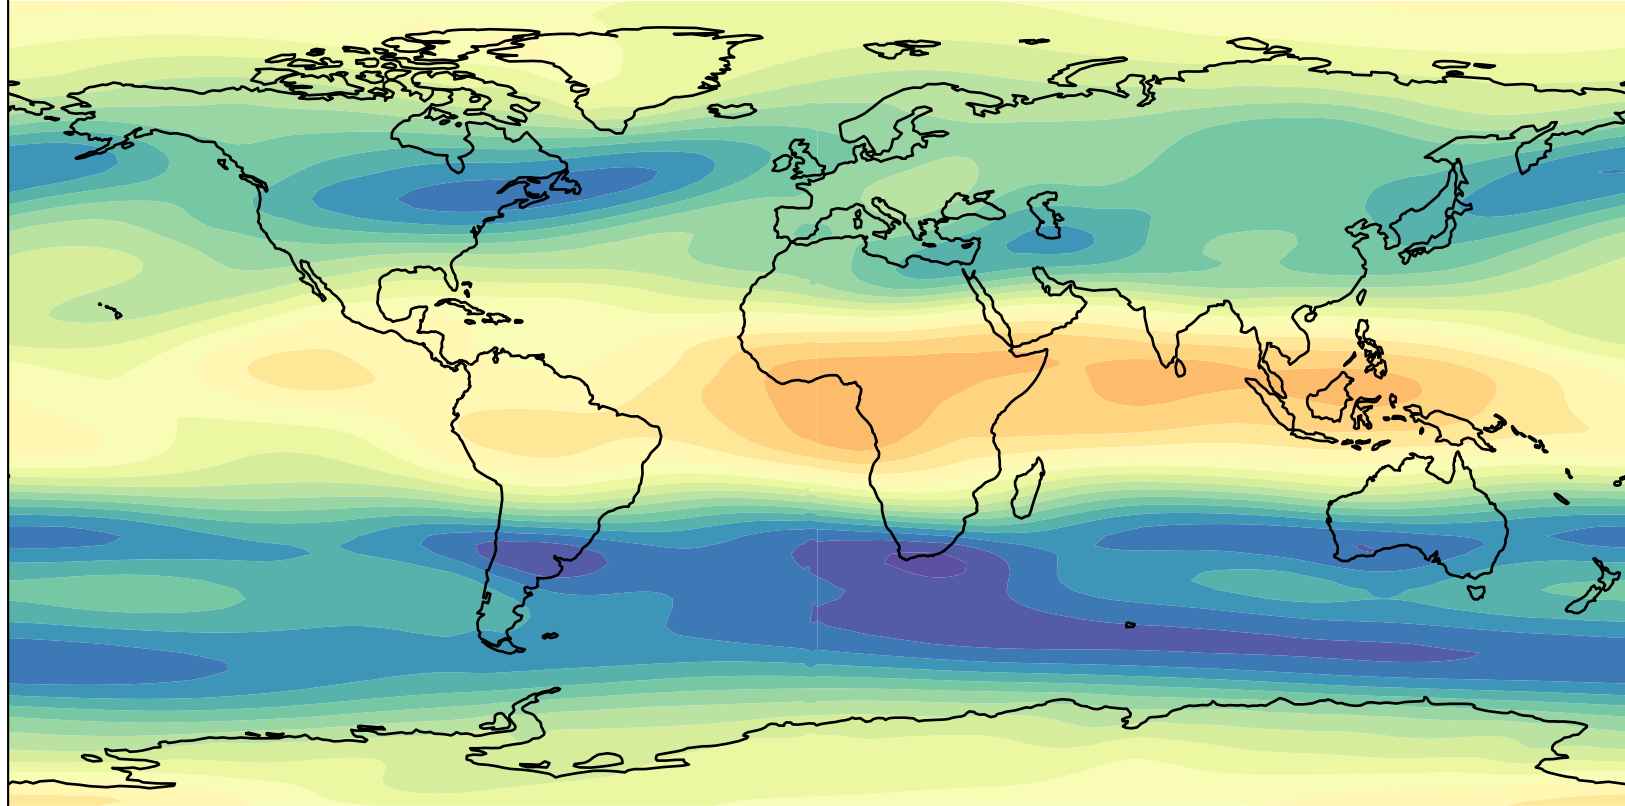

DIBBA KM312L70 (1979-2013)

ERA5

Zonal Wind