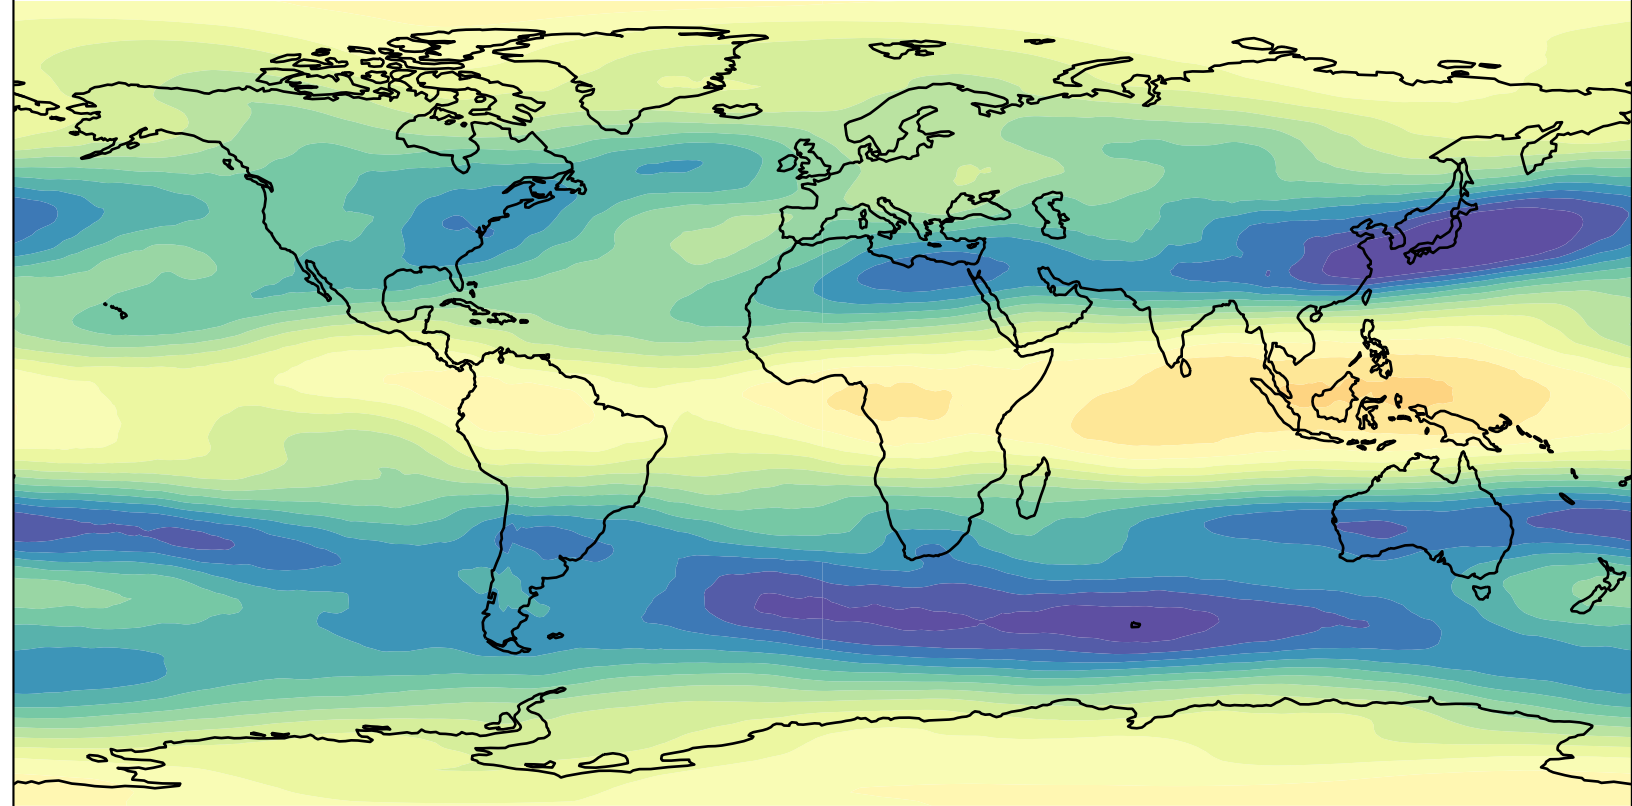

DIBBA KM312L70 (1979-2013)

ERA5

Zonal Wind