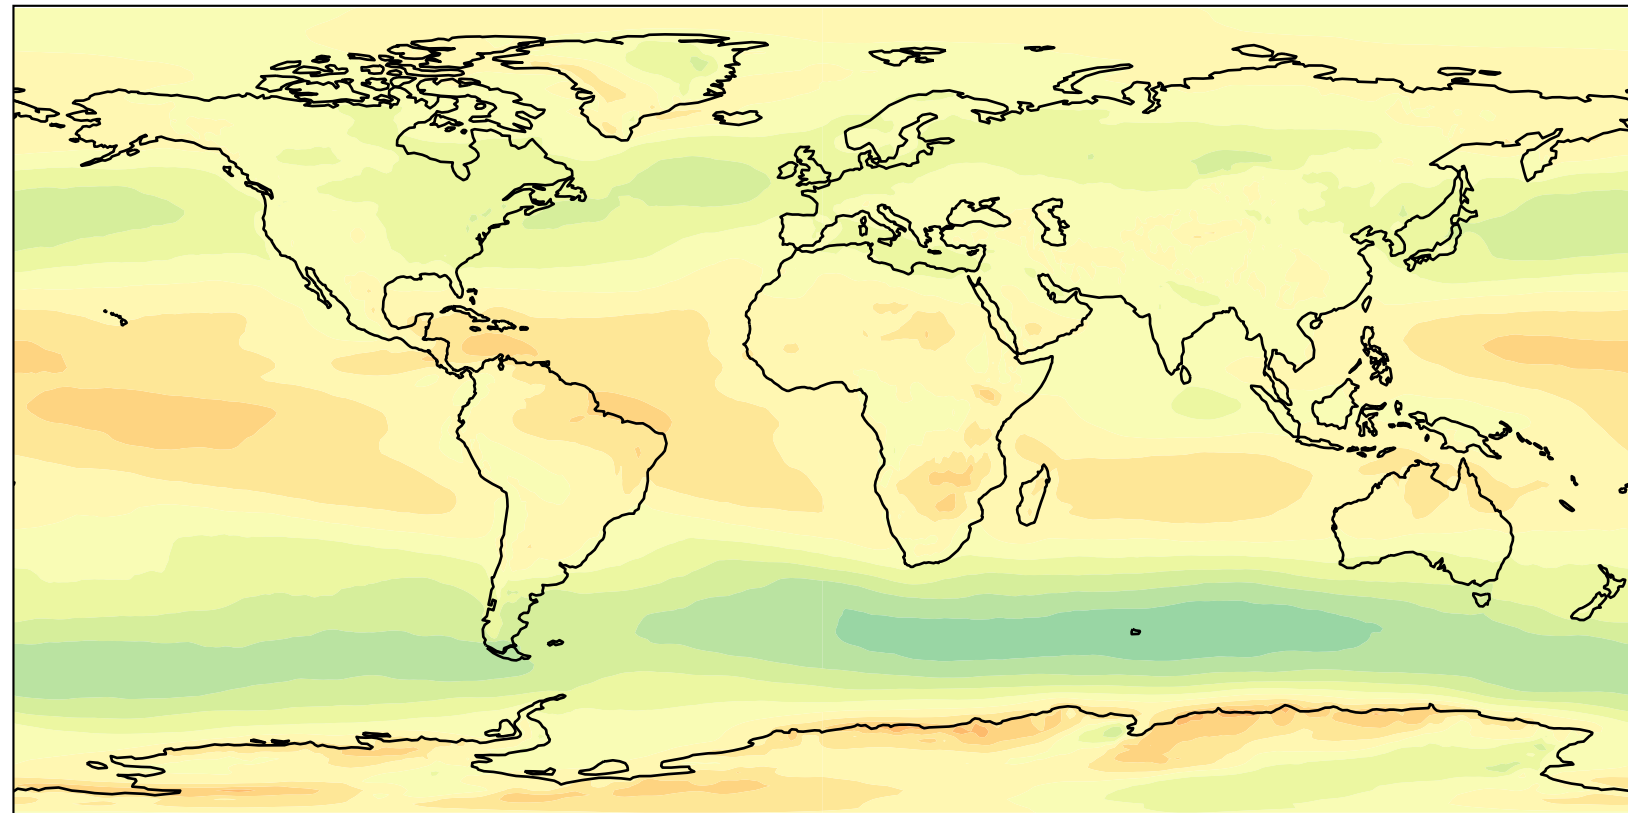

DIBBA KM312L70 (1979-2013)

ERA5

Zonal Wind