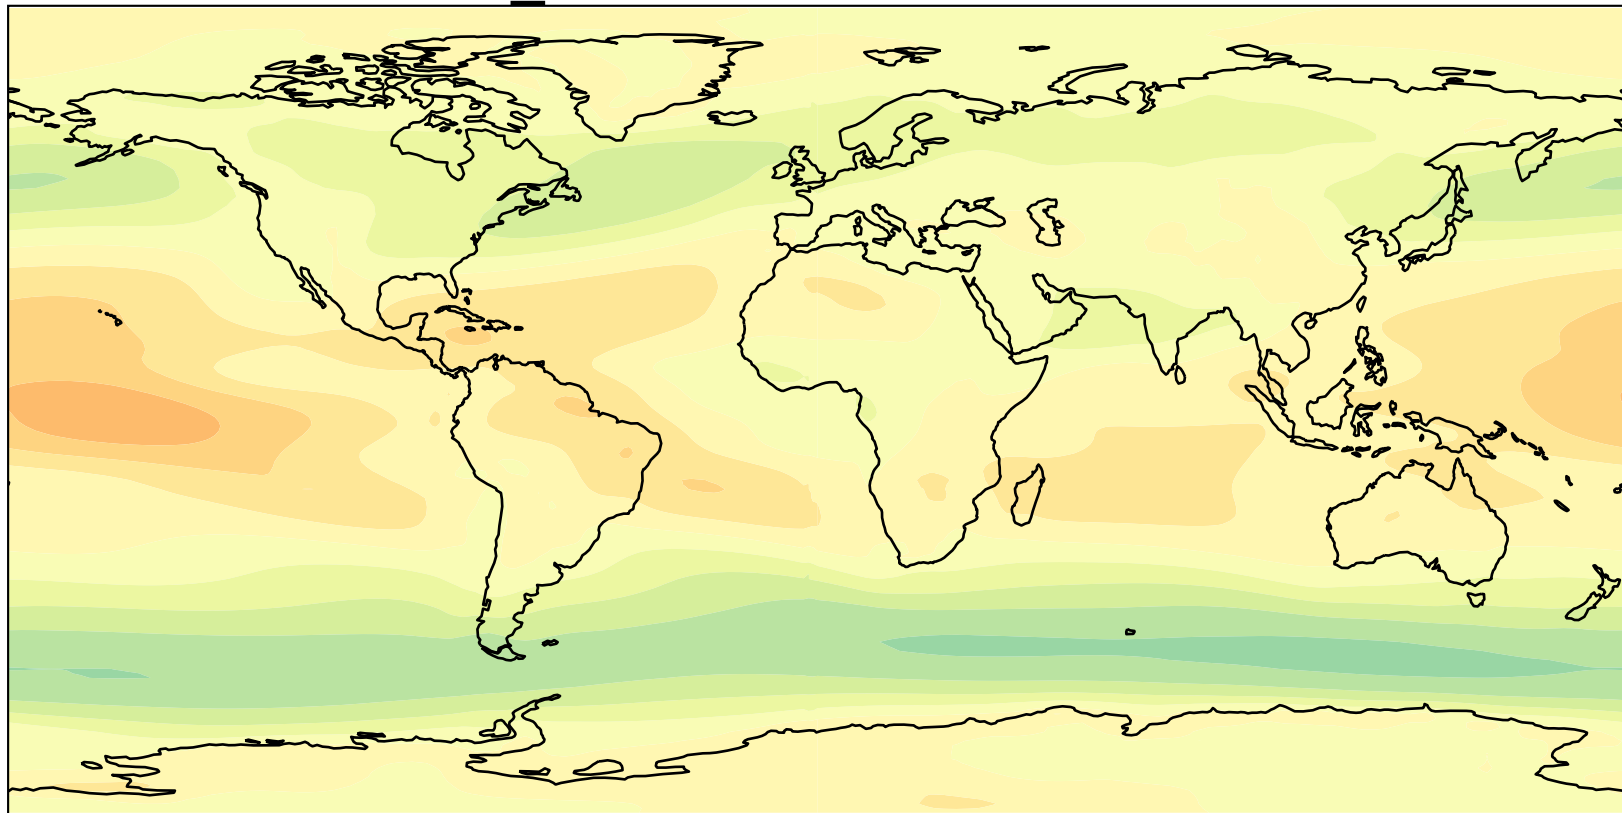

DIBBA KM312L70 (1979-2013)

ERA5

Zonal Wind