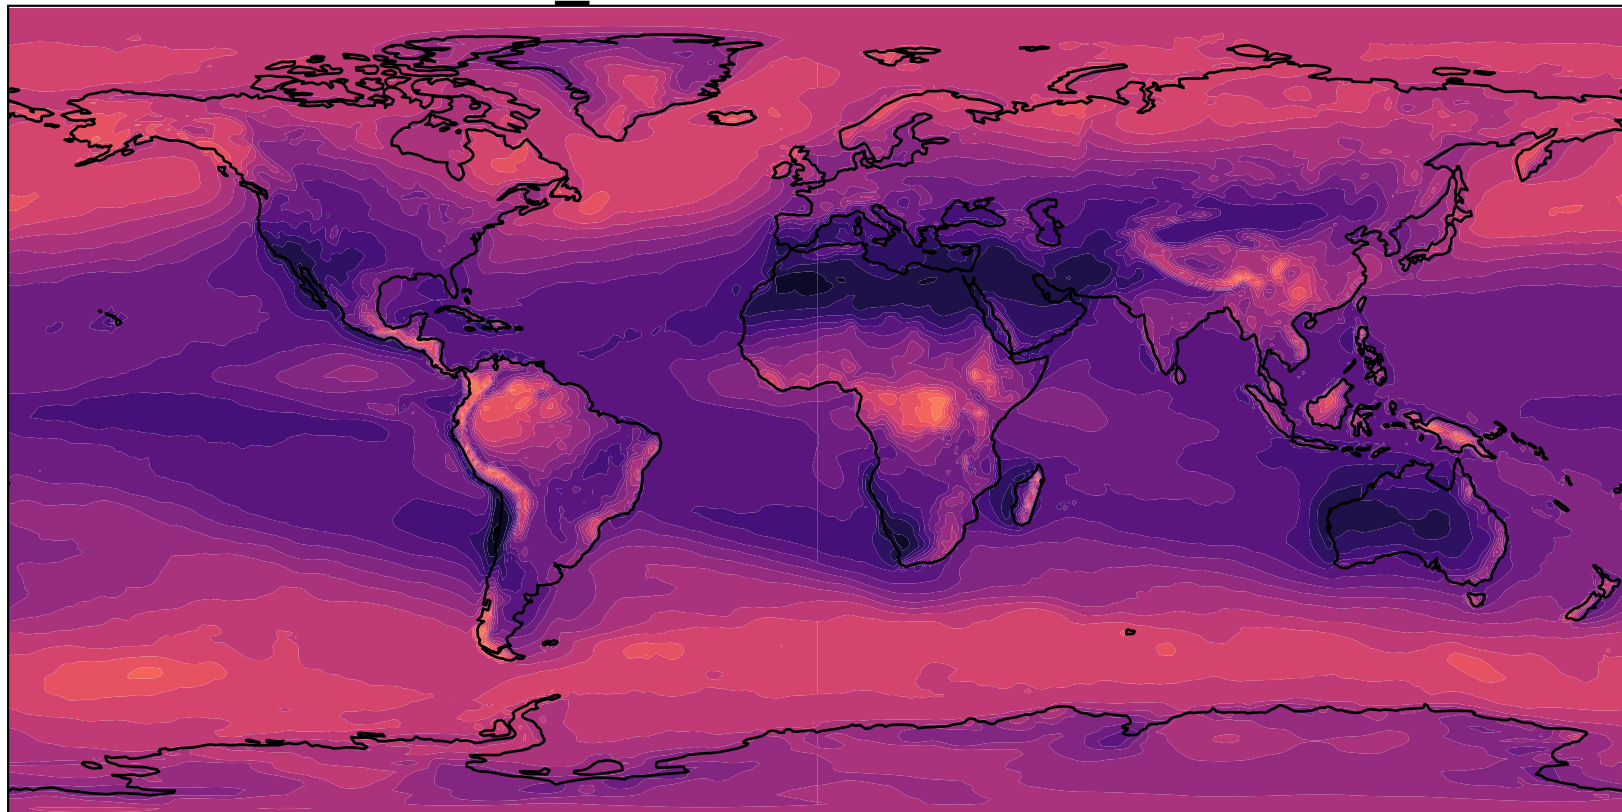

GIGGINO\_KM078L70 (1979-1980)

CERES

Total Cloud Cover