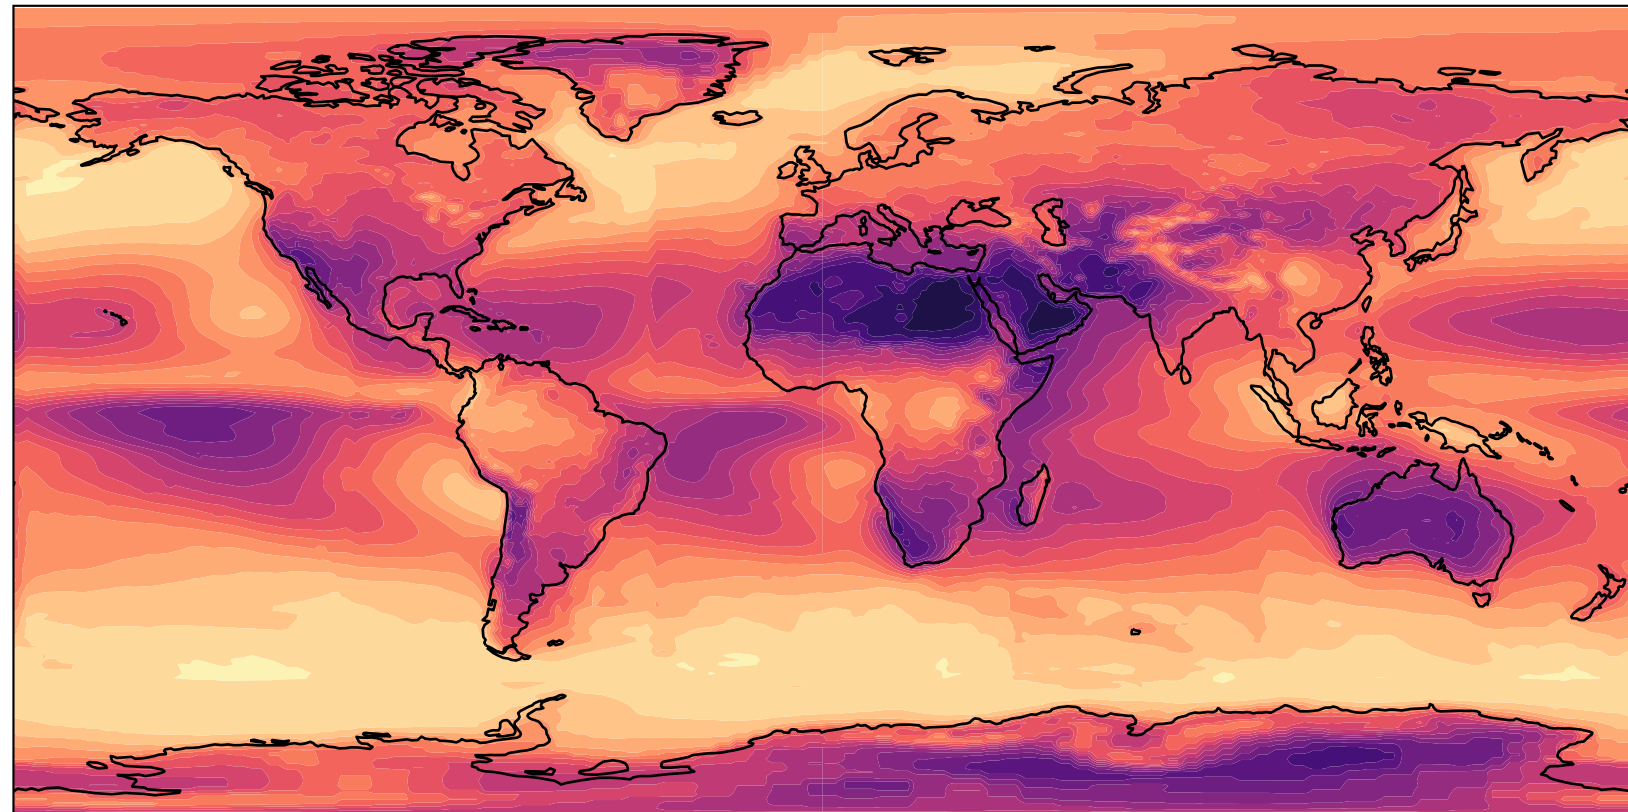

GIGGINO\_KM078L70 (1979-1980)

CERES

Total Cloud Cover