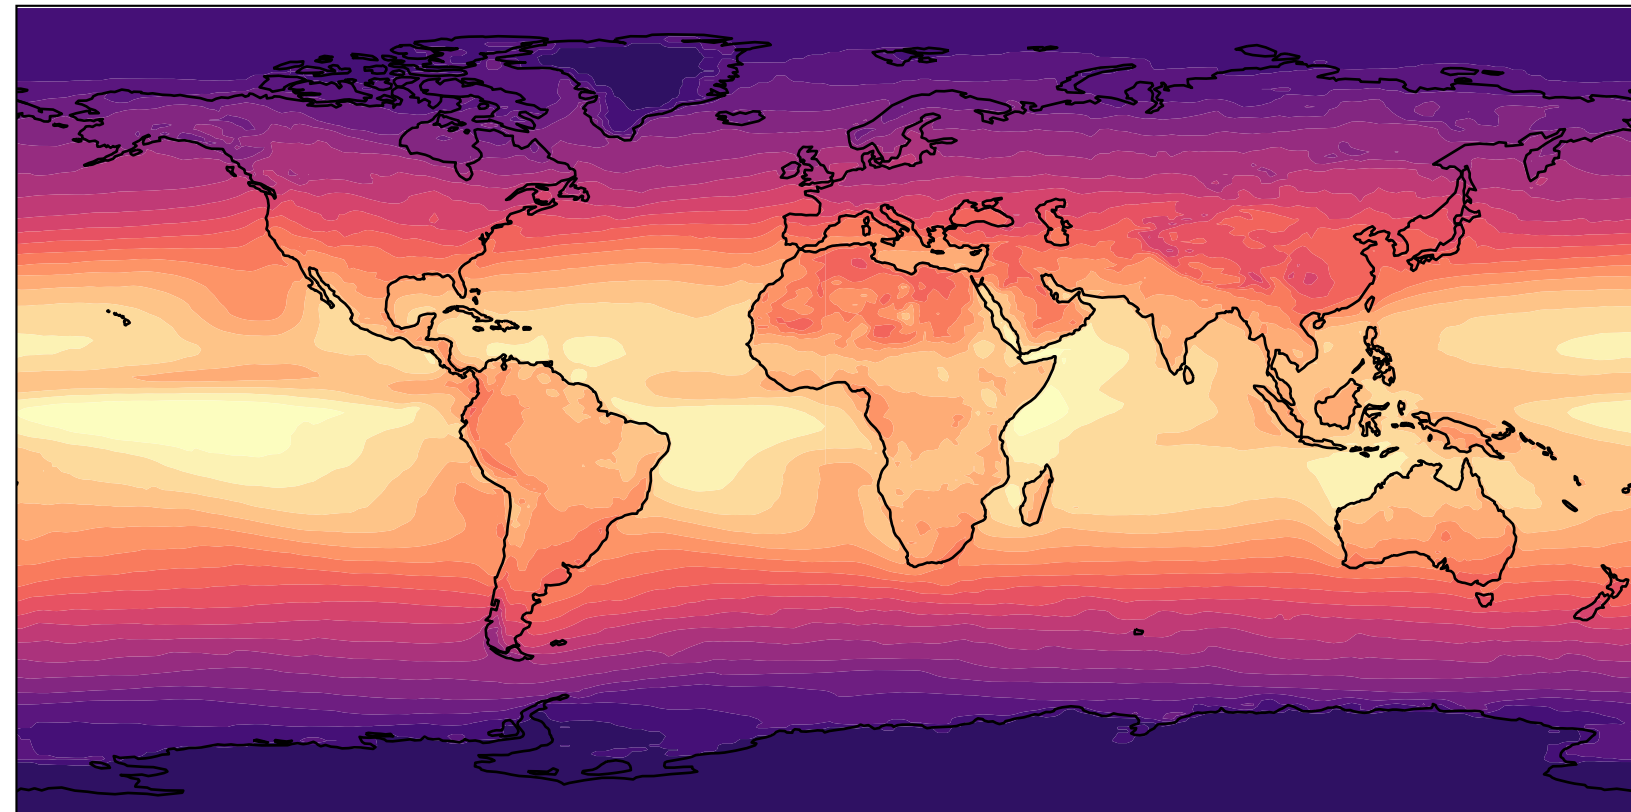

GIGGINO\_KM078L70 (1979-1980)

CERES

TOA Net Shortwave