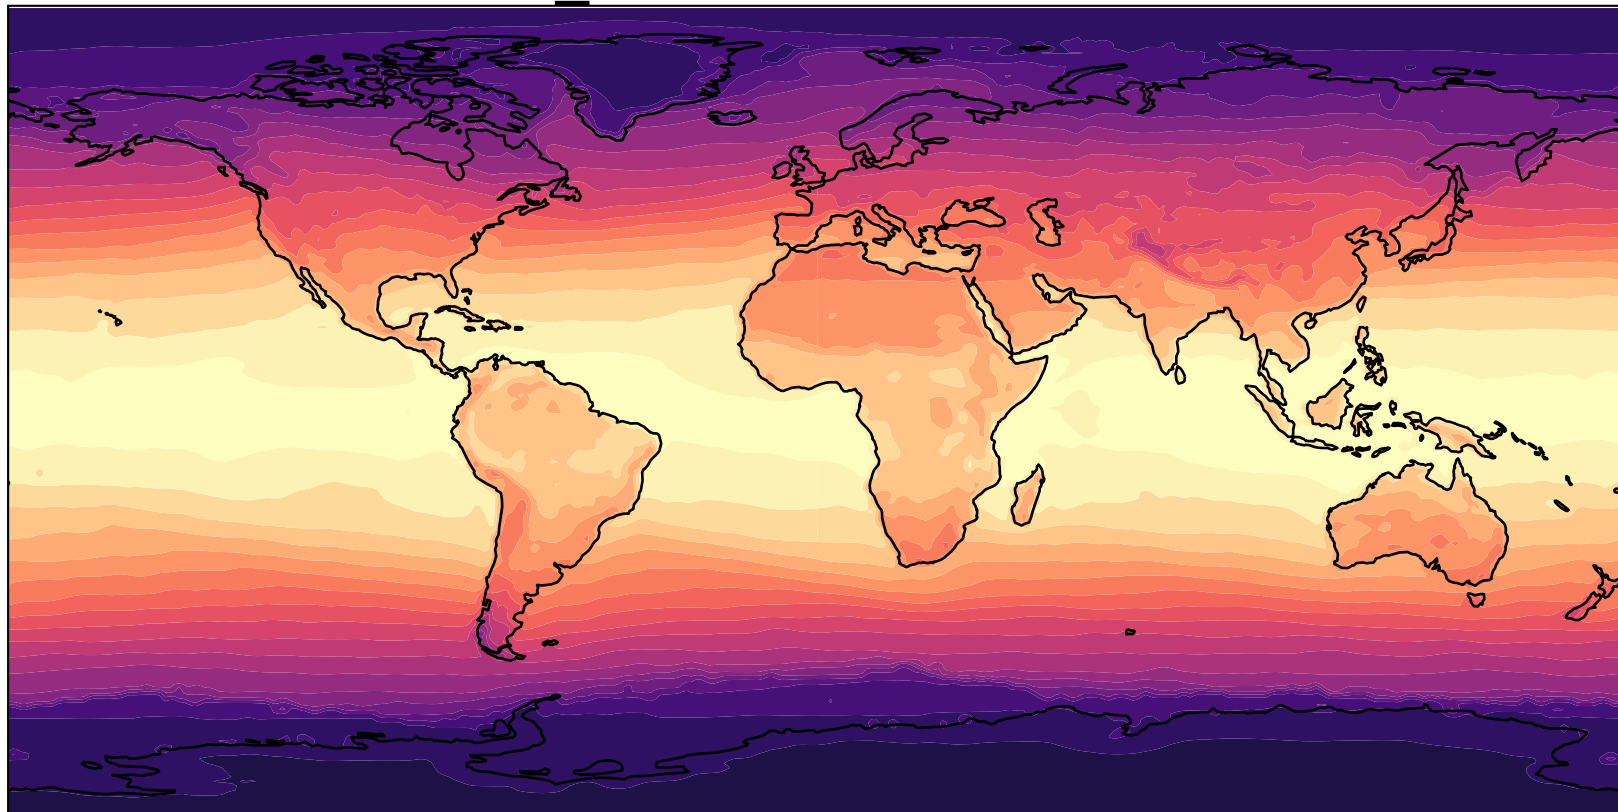

GIGGINO\_KM078L70 (1979-1980)

CERES

TOA Net Shortwave