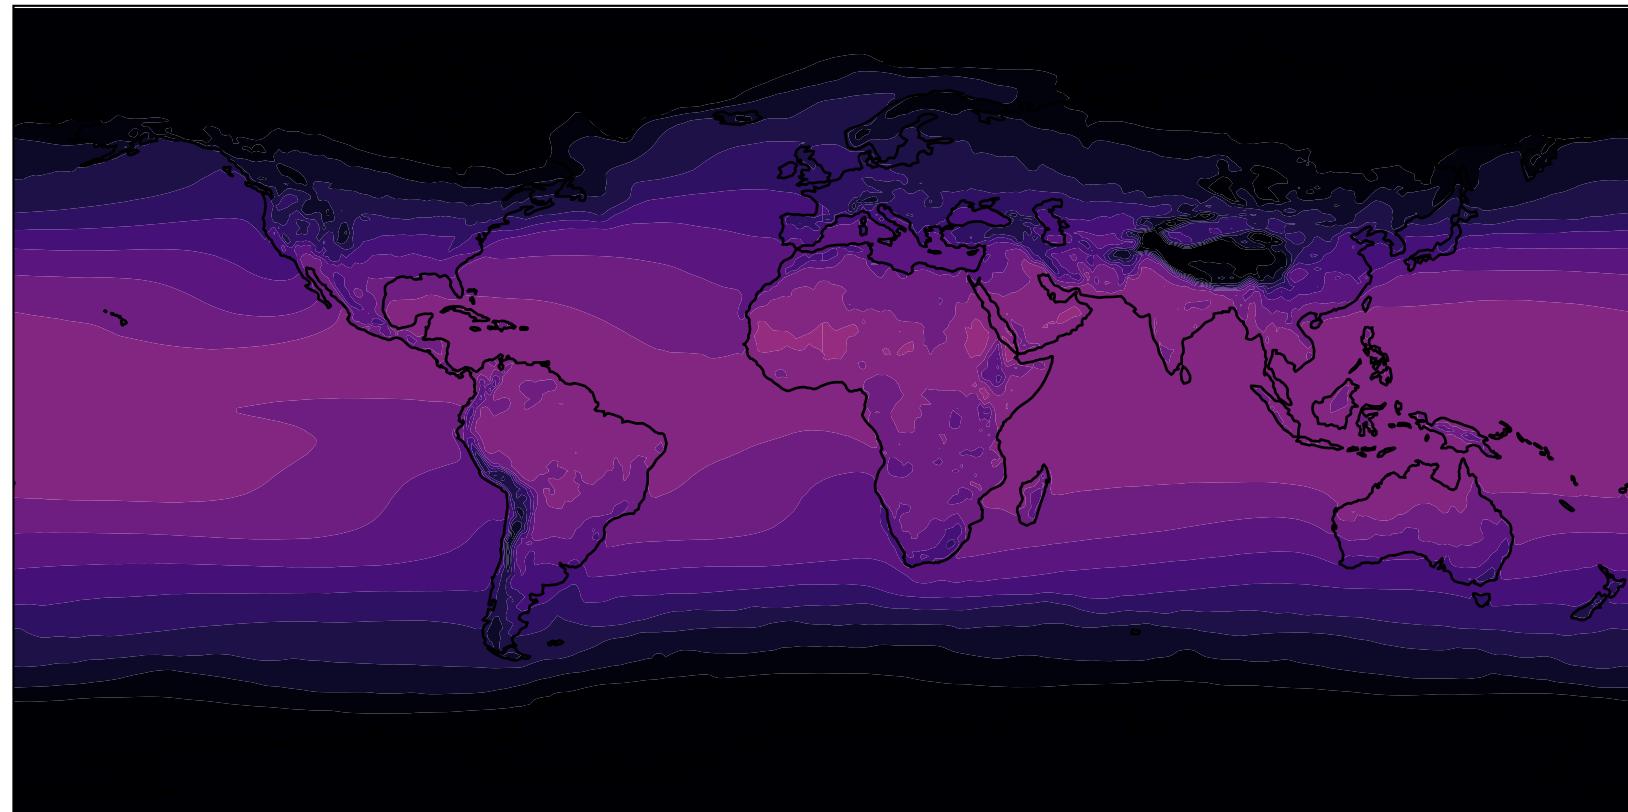

GIGGINO_KM078L70 (1979-1980)

ERA5

Surface Temperature