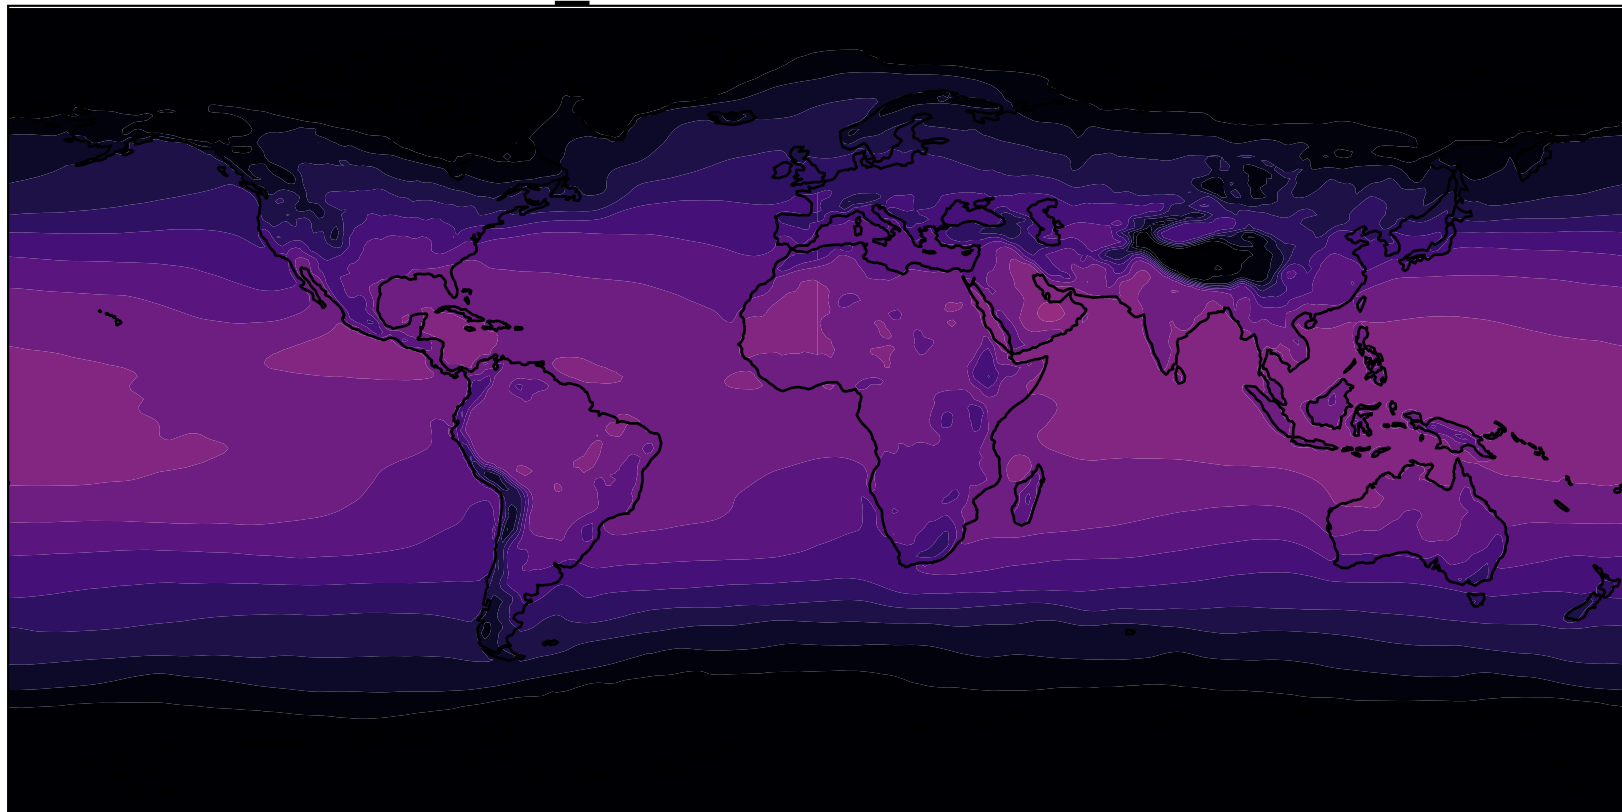

GIGGINO_KM078L70 (1979-1980)

ERA5

Surface Temperature