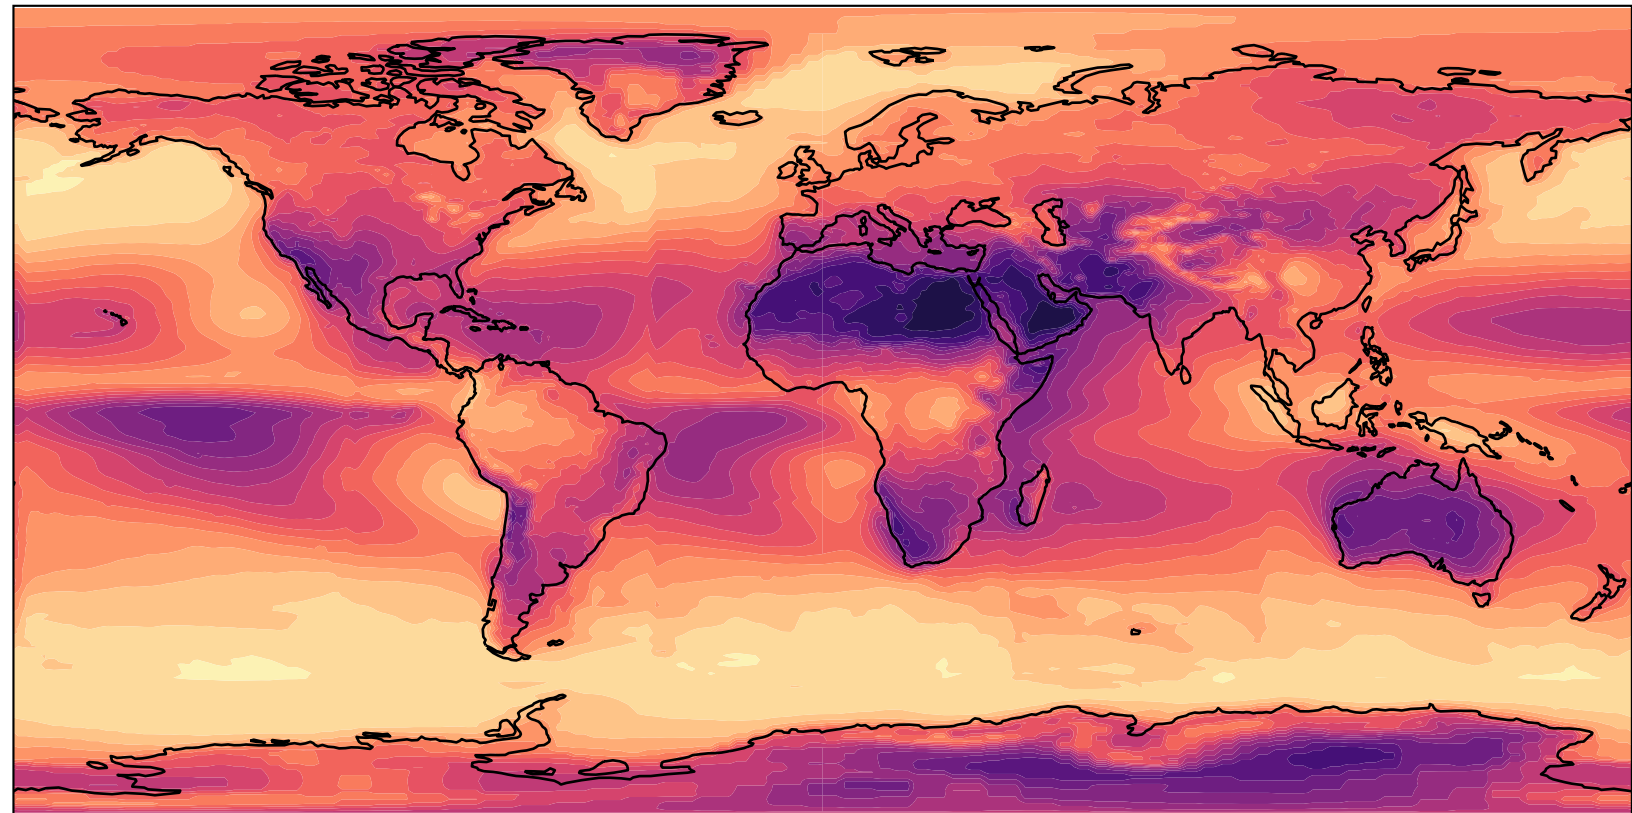

KARL_KM078L70 (1979-1987)

CERES

Total Cloud Cover