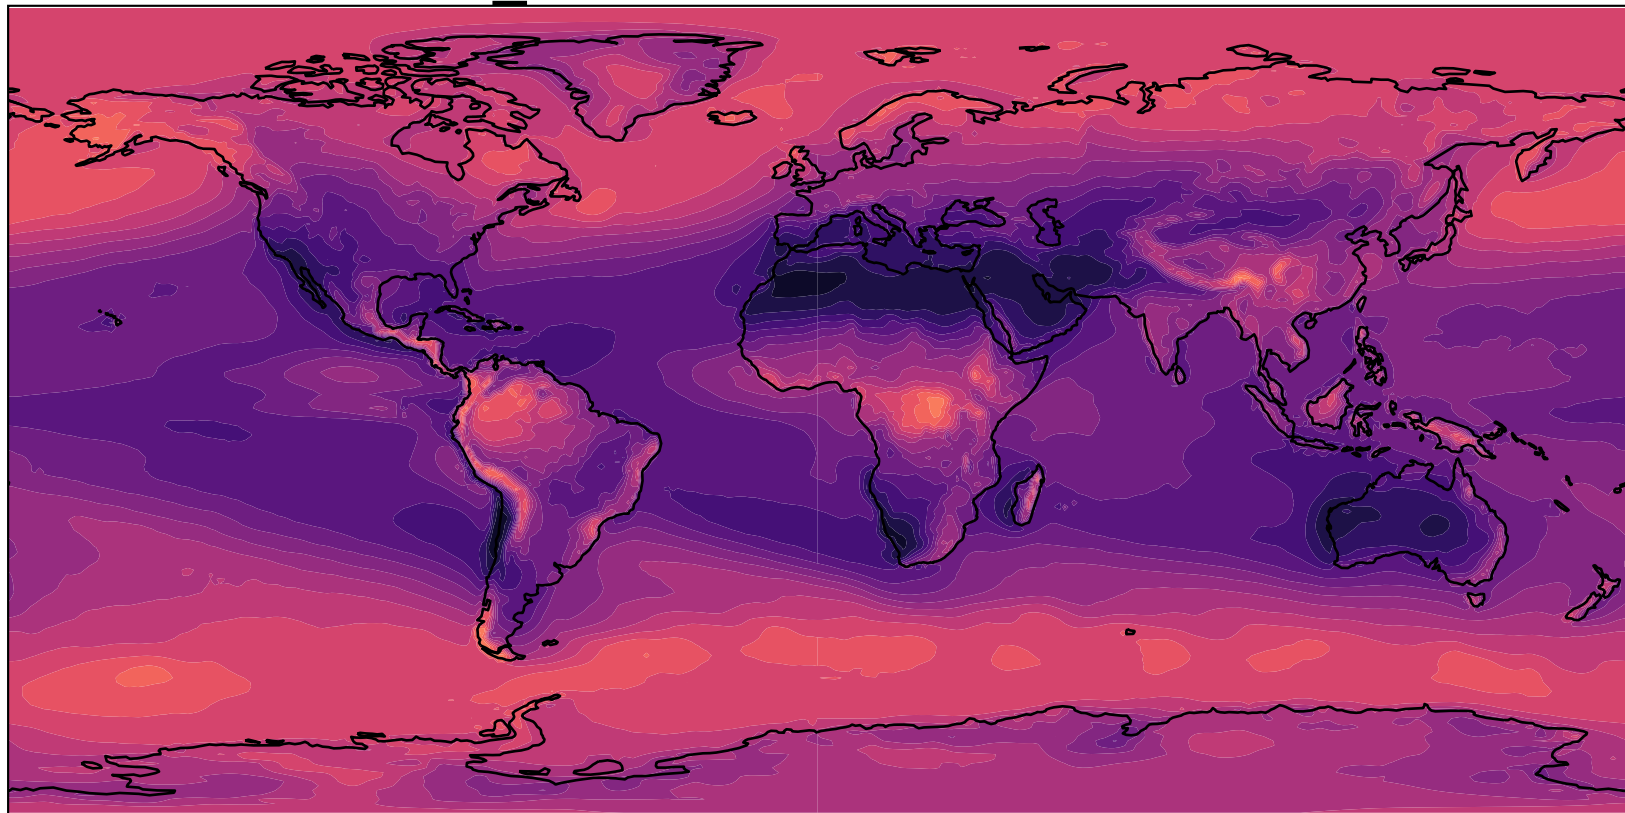

KARL_KM078L70 (1979-1987)

CERES

Total Cloud Cover