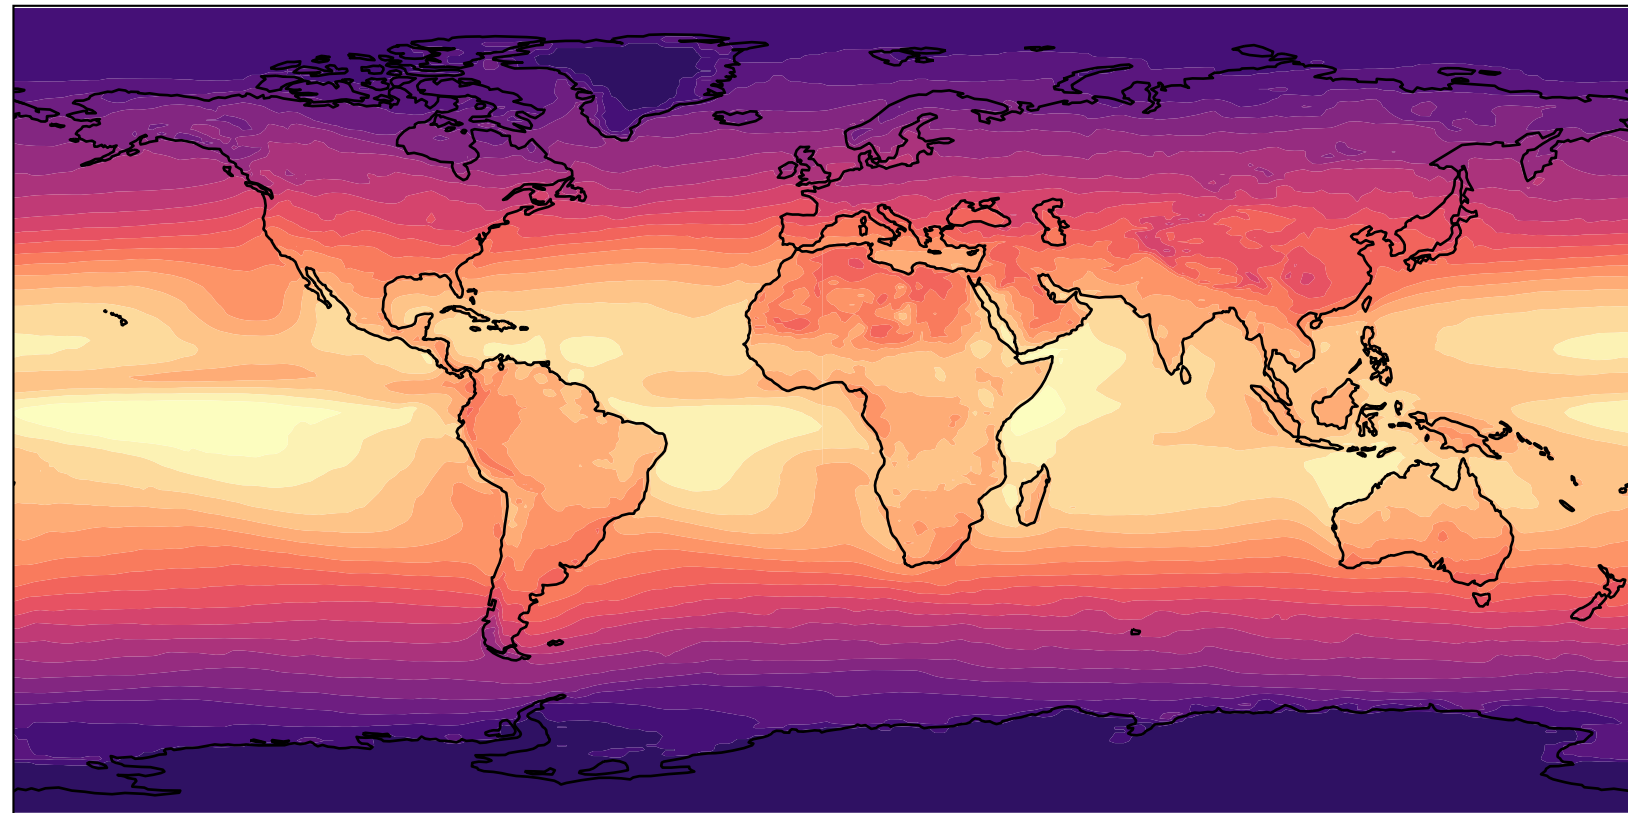

KARL KM078L70 (1979-1987)

CERES

TOA Net Shortwave