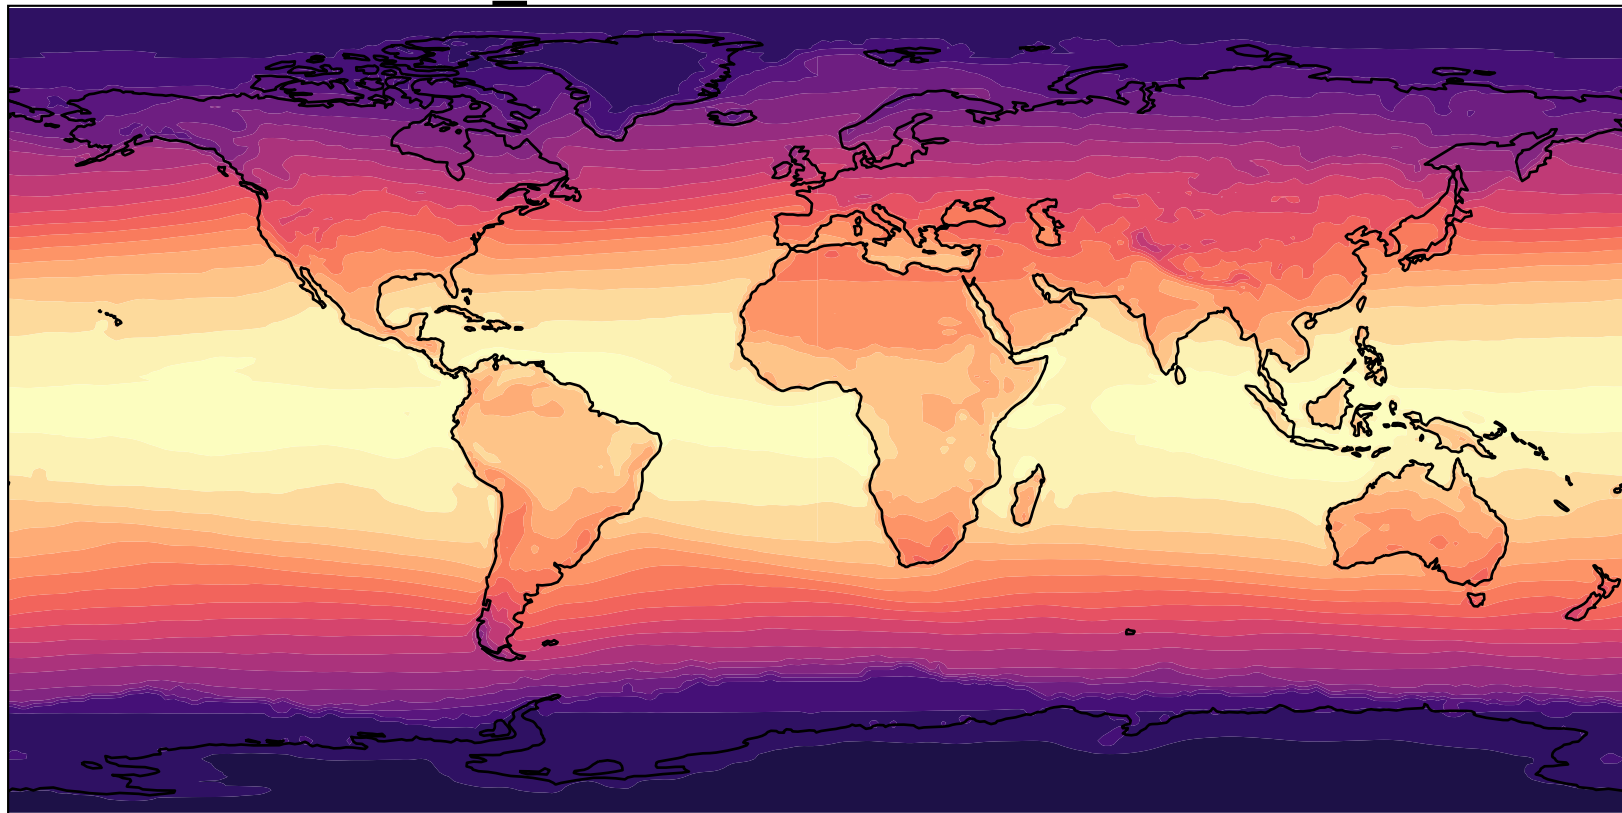

KARL KM078L70 (1979-1987)

CERES

TOA Net Shortwave