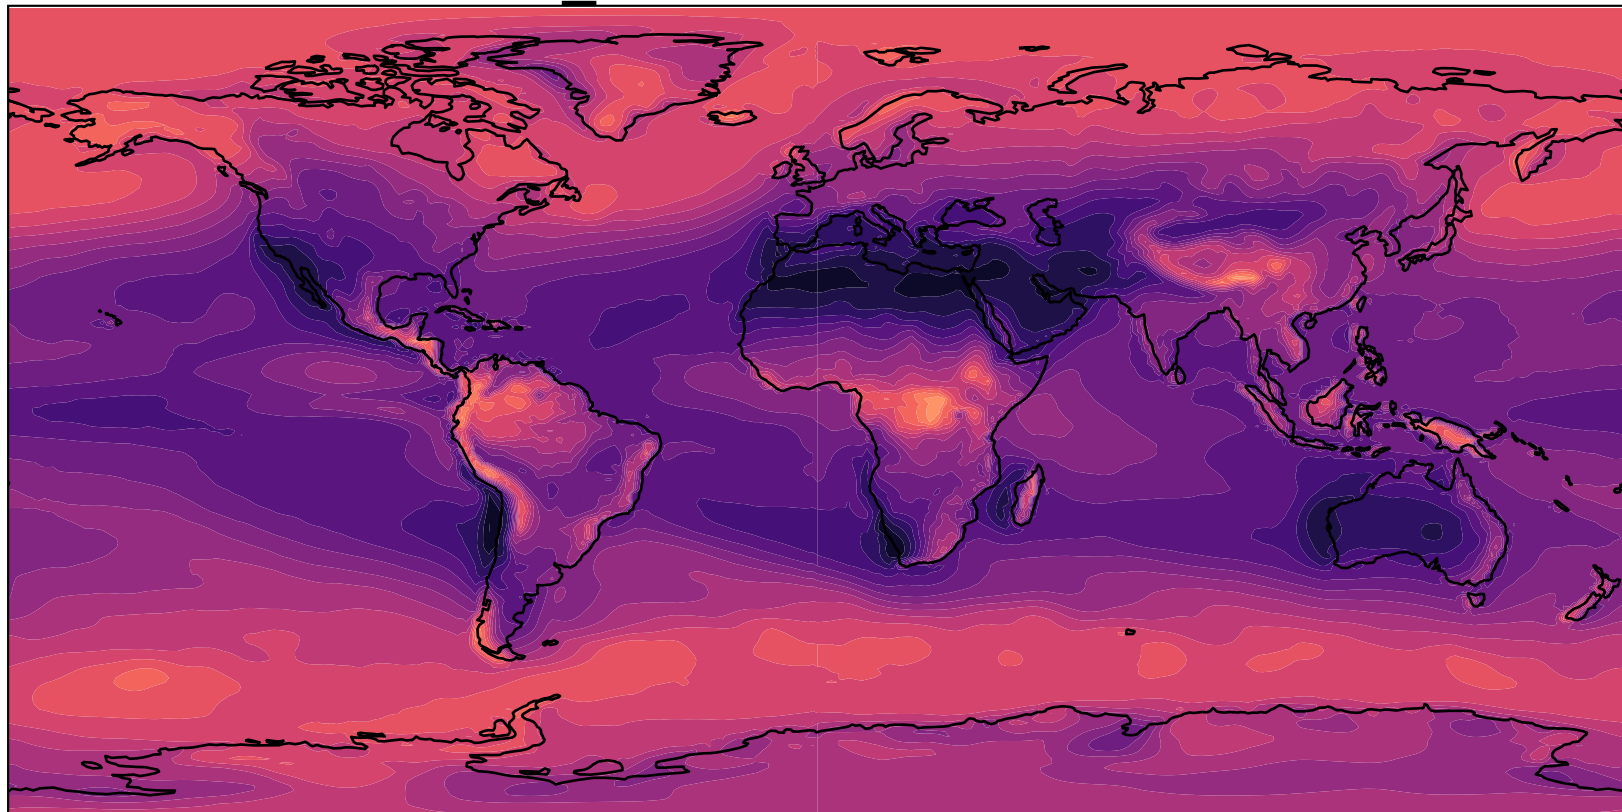

LARUSSA\_KM156L70 (1979-1987)

CERES

Total Cloud Cover