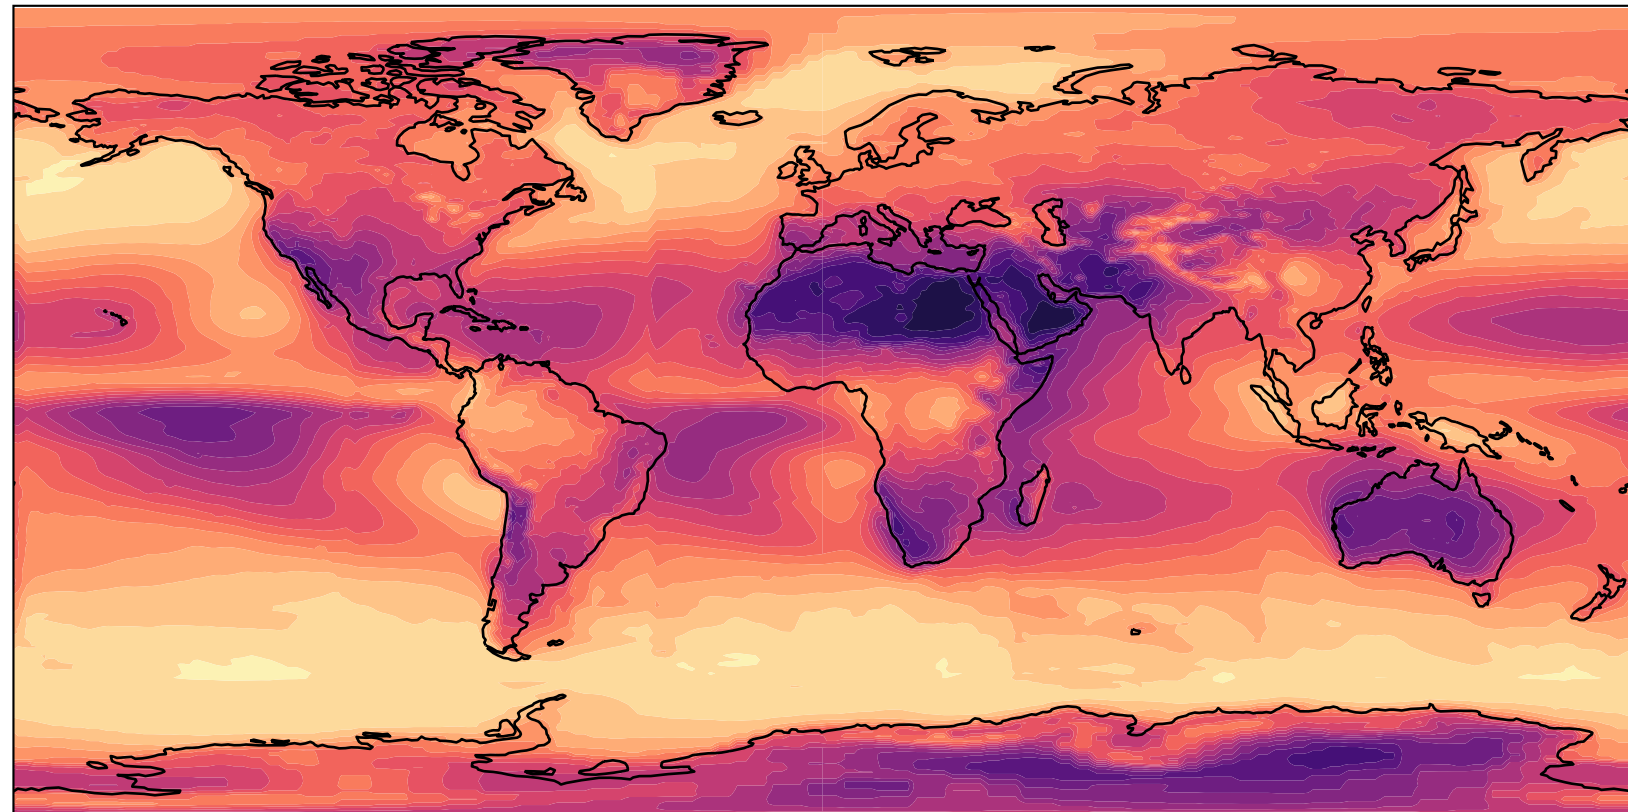

LARUSSA\_KM156L70 (1979-1987)

CERES

Total Cloud Cover