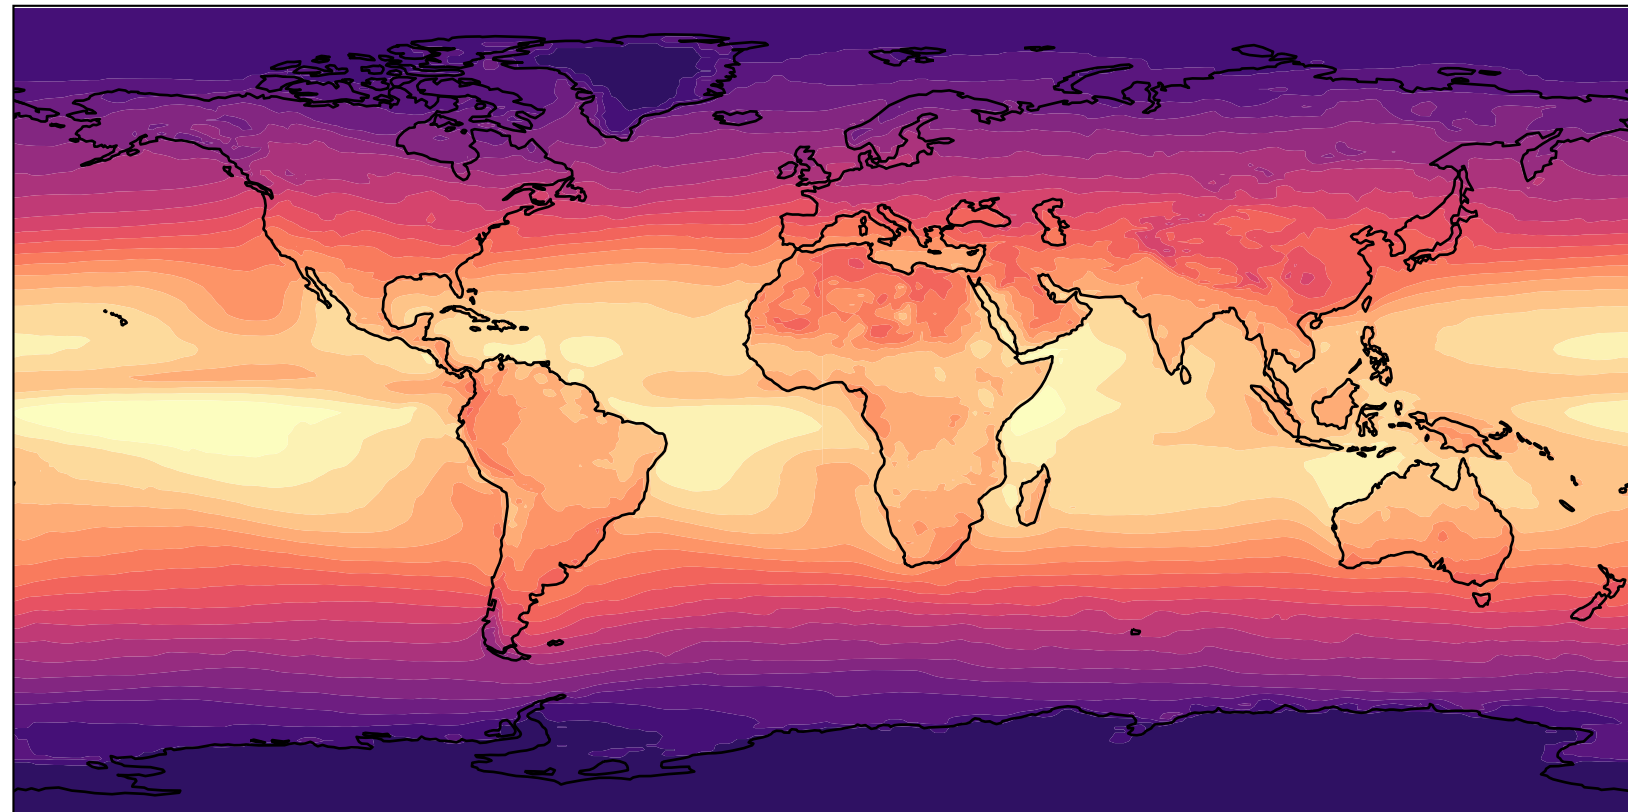

LARUSSA KM156L70 (1979-1987)

CERES

TOA Net Shortwave