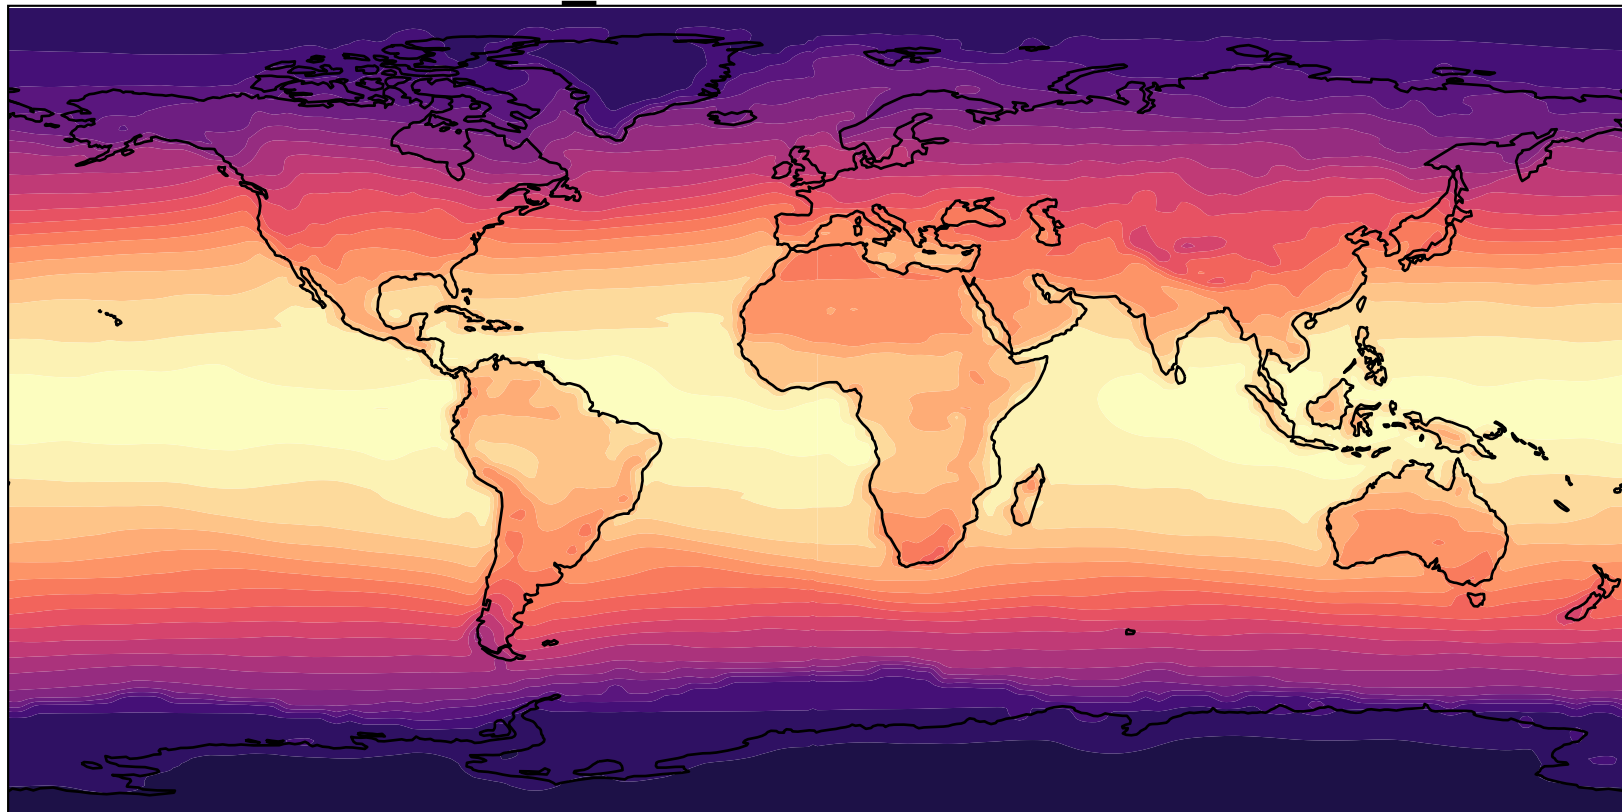

LARUSSA KM156L70 (1979-1987)

CERES

TOA Net Shortwave