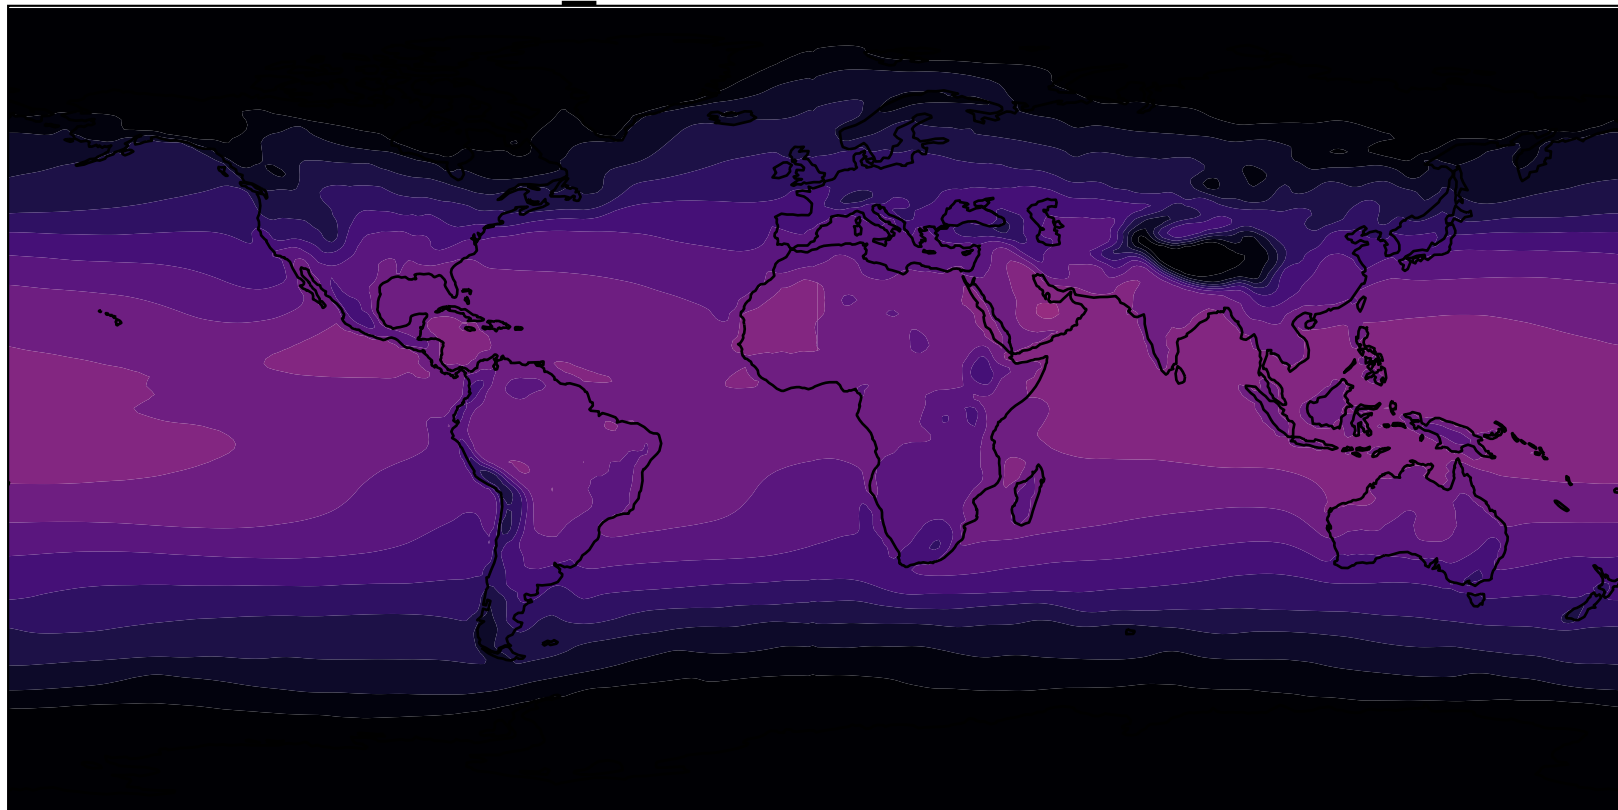

LARUSSA KM156L70 (1979-1987)

ERA5

Surface Temperature