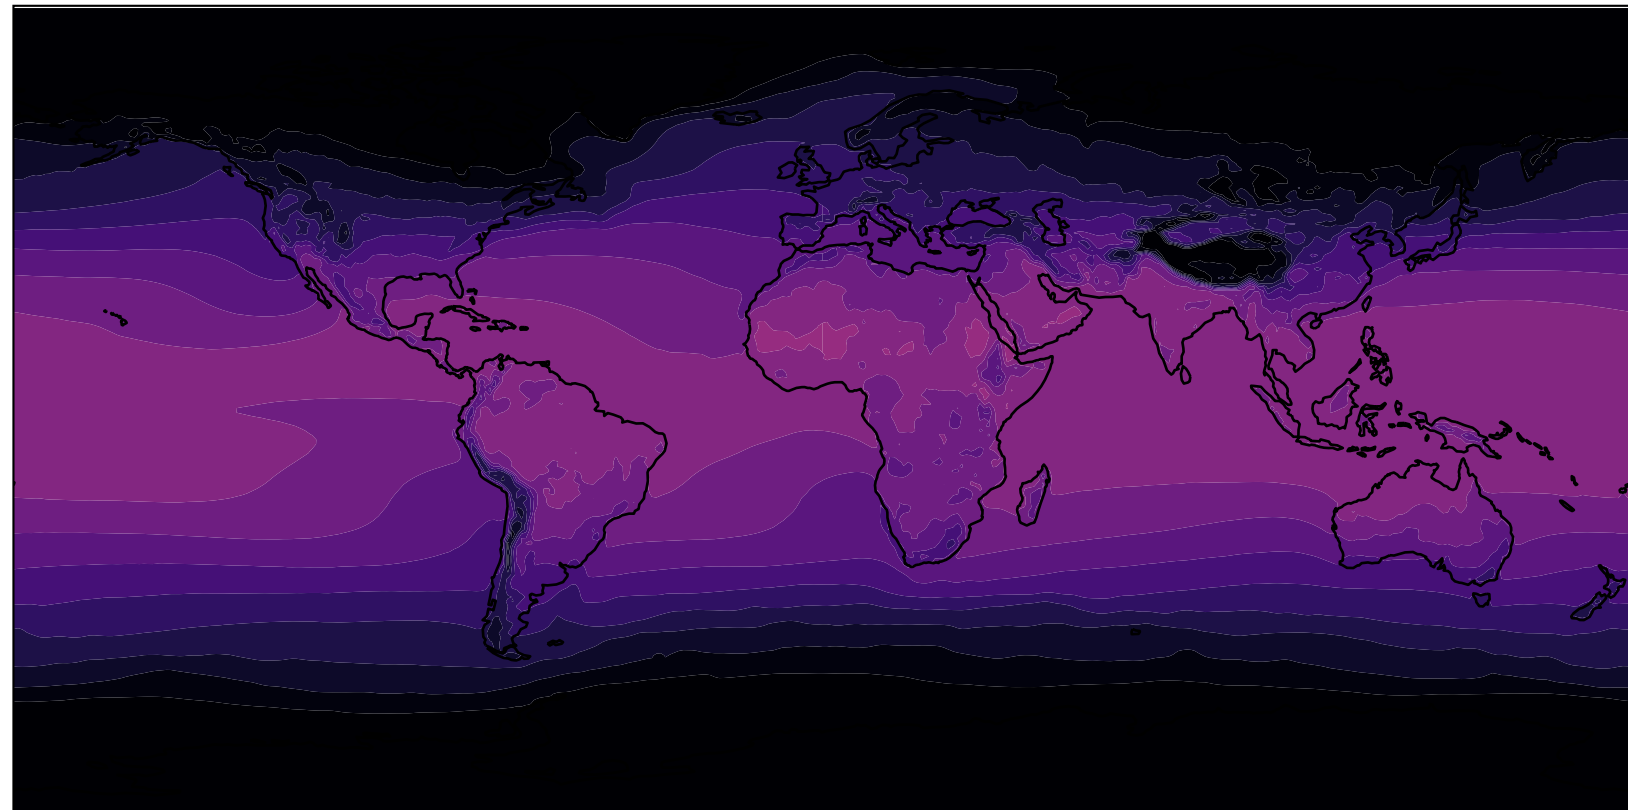

LARUSSA KM156L70 (1979-1987)

ERA5

Surface Temperature