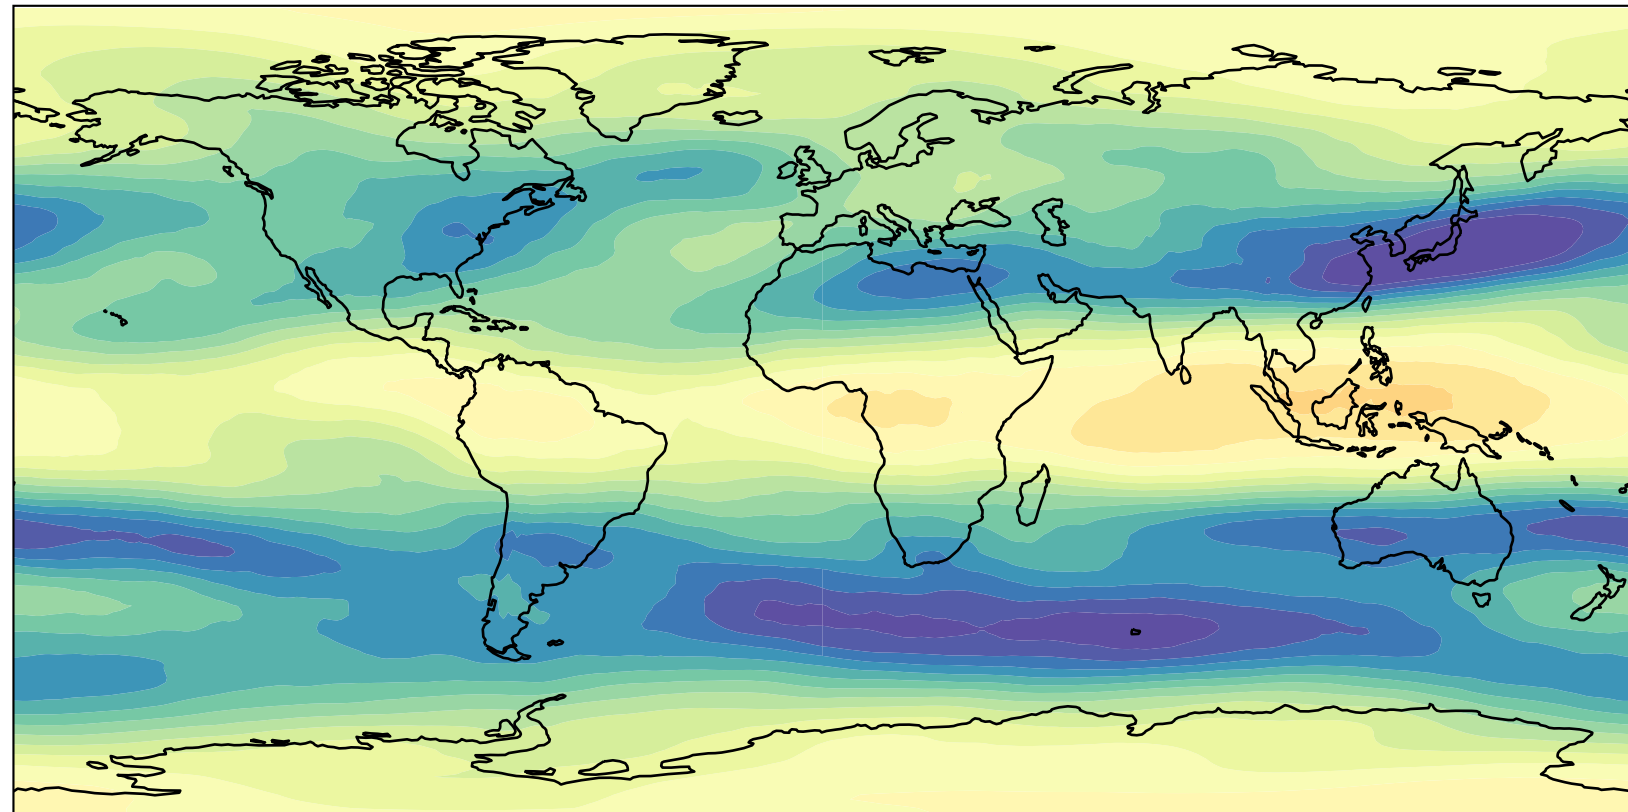

LARUSSA KM156L70 (1979-1987)

ERA5

Zonal Wind