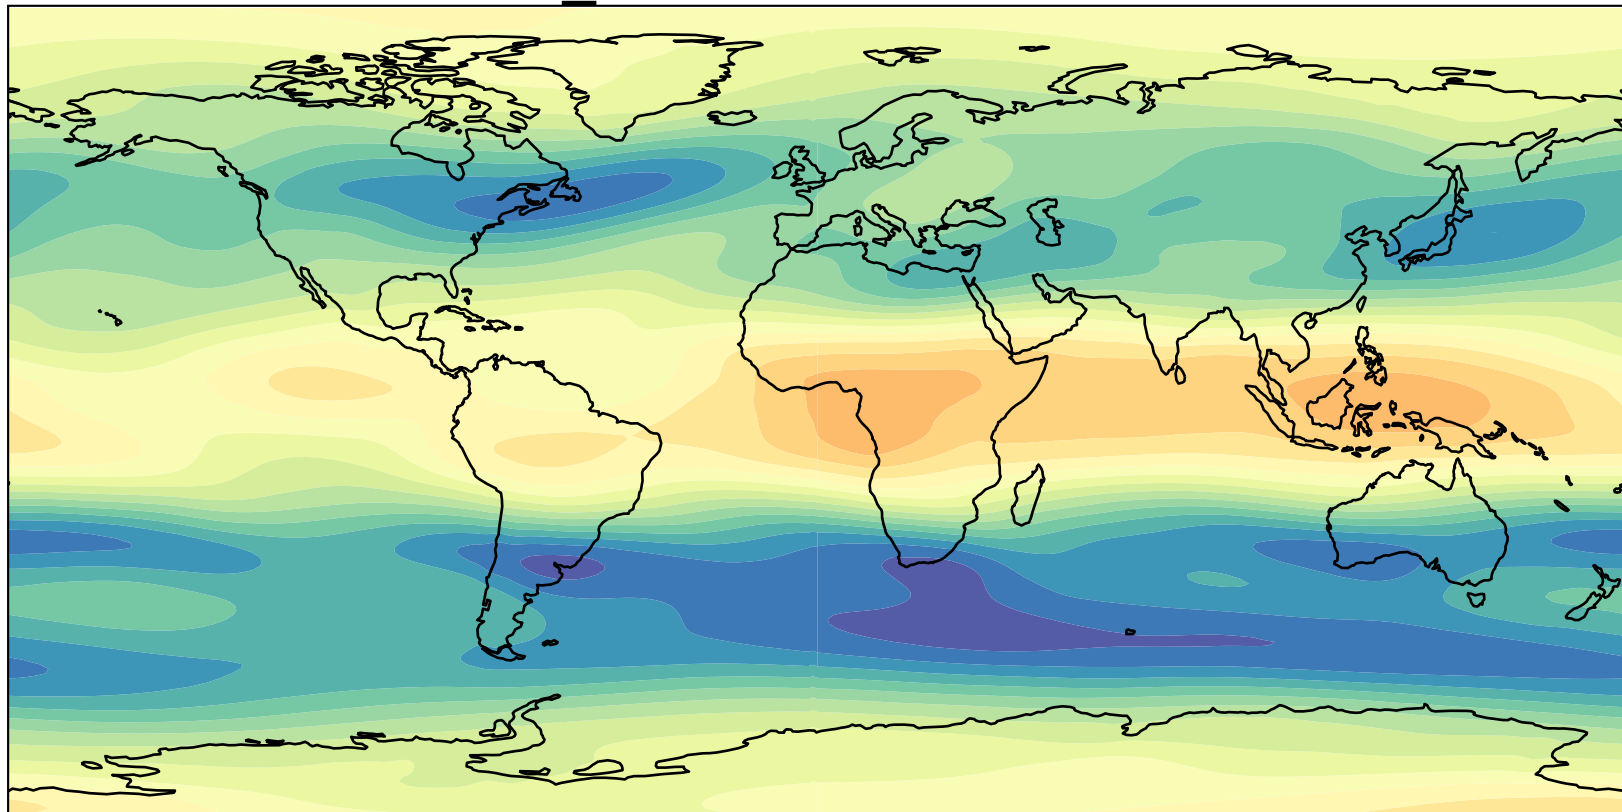

LARUSSA KM156L70 (1979-1987)

ERA5

Zonal Wind