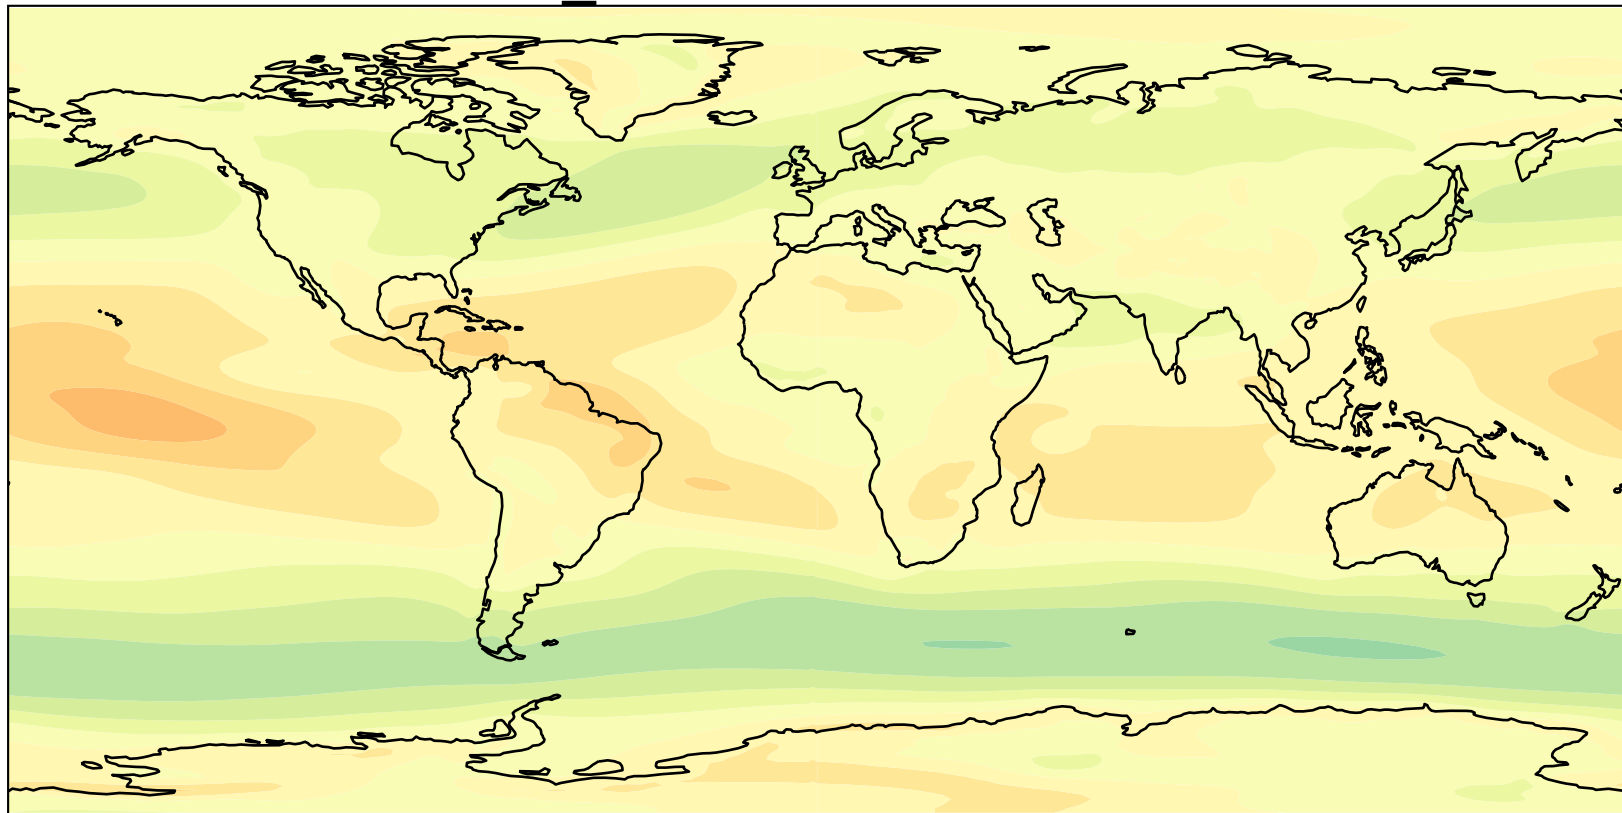

LARUSSA\_KM156L70 (1979-1987)

ERA5

Zonal Wind