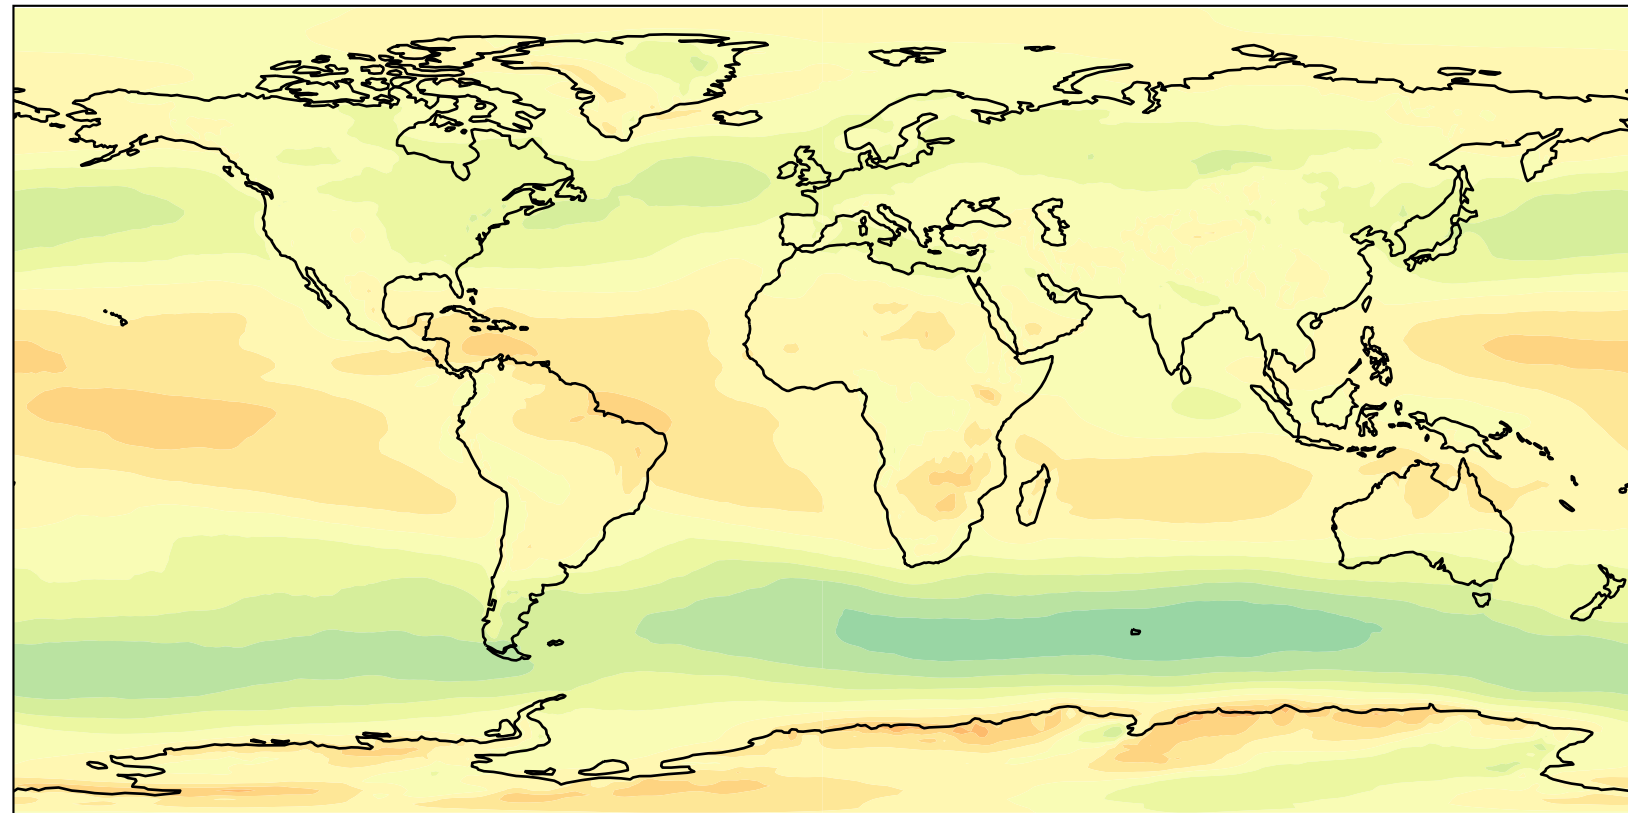

LARUSSA\_KM156L70 (1979-1987)

ERA5

Zonal Wind